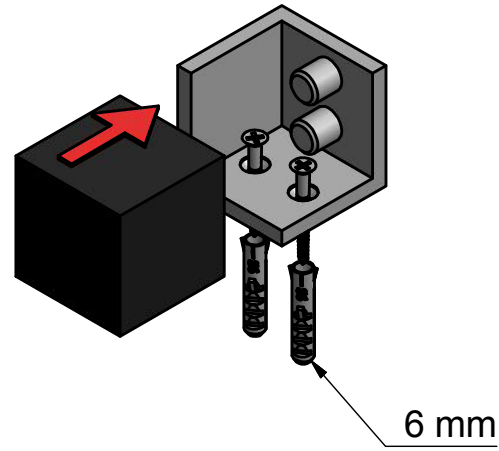

LSQ46

wall/floor-mounted door stop
stainless steel

39

39

44

44

FORMANI®		Part number:	
		Description: LSQ46	
Doc no.: 2501Z030 LSQ46 V02.dwg	Drawn by: Christian Brimbois	Creation date: 10-11-2014	Format: A3
FORMANI HOLLAND B.V. EUROPALAAN 12 6199 AB MAASTRICHT-AIRPORT NL T +31 (0)43 308 90 00 INFO@FORMANI.COM FORMANI.COM			