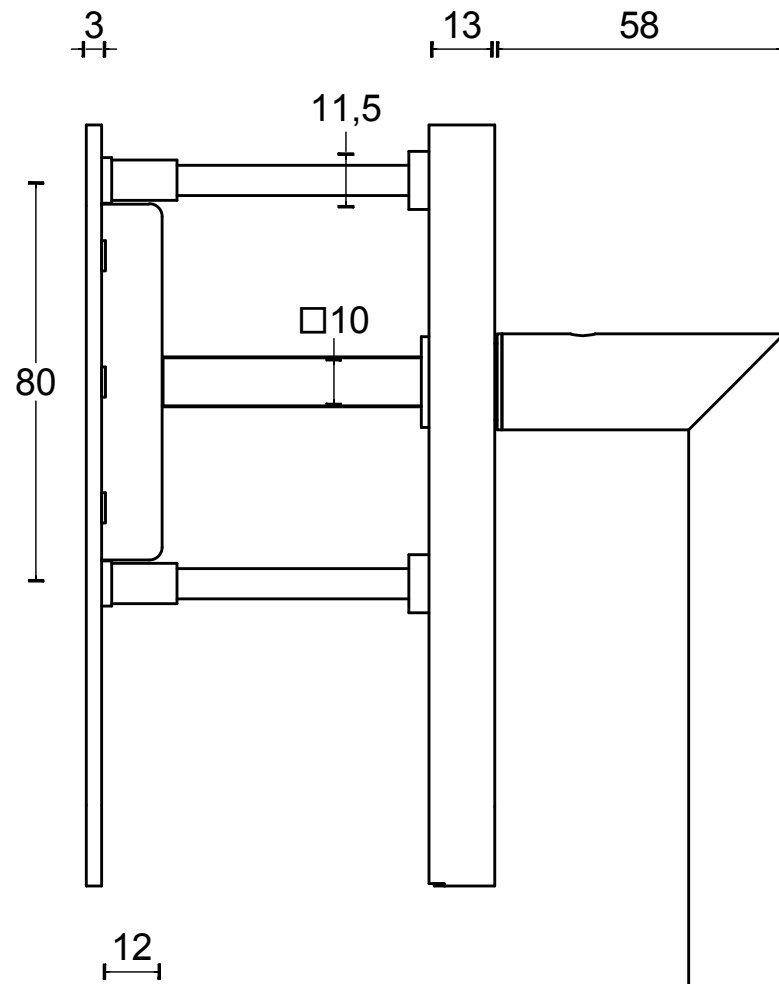

LB230

single solid internal lift-up
sliding door handle with
external flush pull
stainless steel

option:

| | | | |
|---|------------------------|--------------|----------------|
| FORMANI® | | Part number: | |
| | | LB230 | |
| Doc no.: | 1501Z080 LB230 V02.dwg | A3 | Format: |
| Drawn by: | Christian Brimbois | | Creation date: |
| FORMANI HOLLAND B.V. EUROPALAAN 12 6199 AB MAASTRICHT-AIRPORT NL T +31 (0)43 308 90 00 INFO@FORMANI.COM FORMANI.COM | | | |