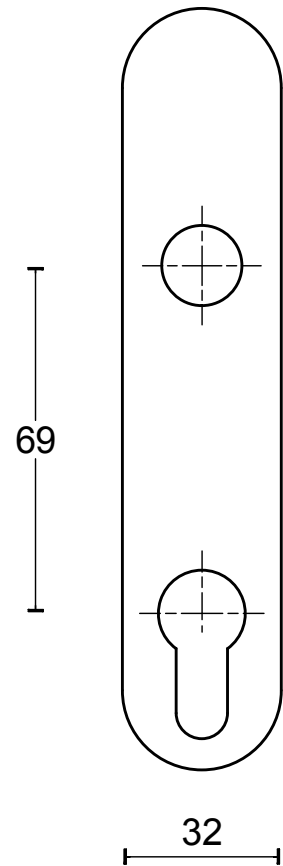

LB230

single solid internal lift-up
sliding door handle with
external flush pull
stainless steel

option:

| | | | |
|---|------------------------|--------------|----------------|
| FORMANI® | | Part number: | |
| | | LB230 | |
| Doc no.: | 1501Z080 LB230 V02.dwg | A3 | Format: |
| Drawn by: | Christian Brimbois | | Creation date: |
| FORMANI HOLLAND B.V. EUROPALAAN 12 6199 AB MAASTRICHT-AIRPORT NL T +31 (0)43 308 90 00 INFO@FORMANI.COM FORMANI.COM | | | |