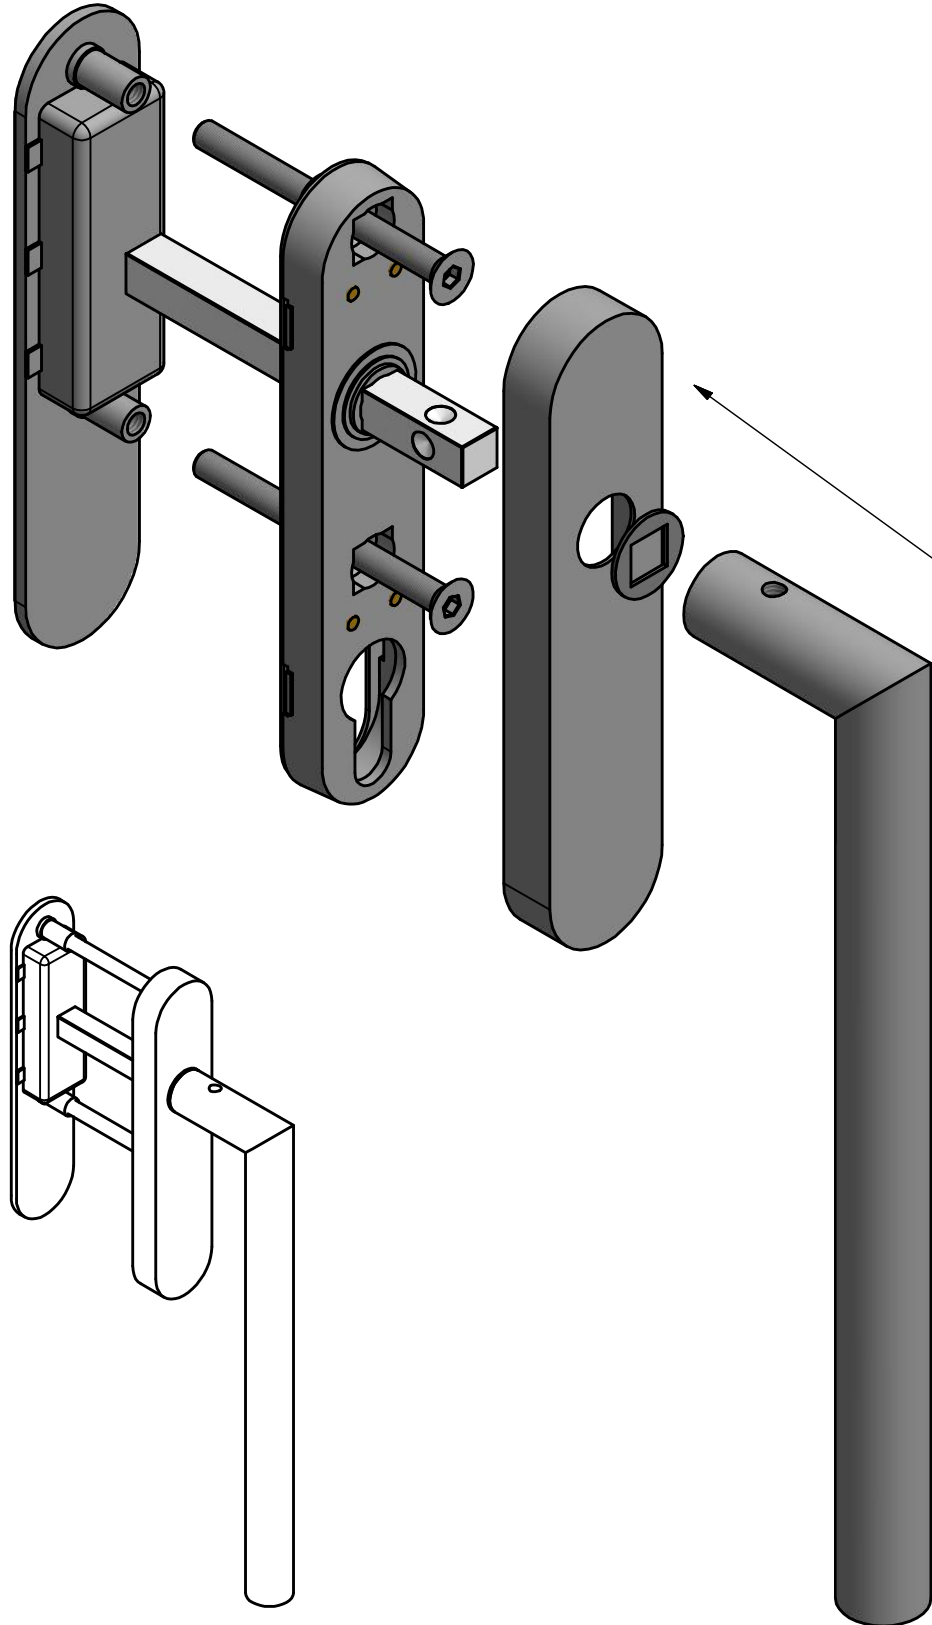

LB230

single solid internal lift-up
sliding door handle with
external flush pull
stainless steel

option:

| | | | |
|---|------------------------|--------------|----------------|
| FORMANI® | | Part number: | |
| | | LB230 | |
| Doc no.: | 1501Z080 LB230 V02.dwg | A3 | Format: |
| Drawn by: | Christian Brimbois | | Creation date: |
| FORMANI HOLLAND B.V. EUROPALAAN 12 6199 AB MAASTRICHT-AIRPORT NL T +31 (0)43 308 90 00 INFO@FORMANI.COM FORMANI.COM | | | |