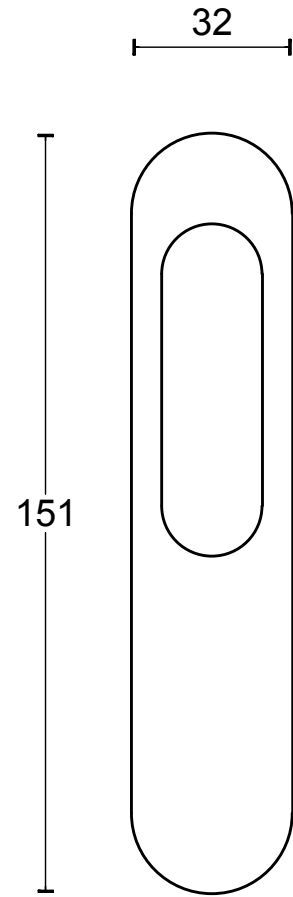

LB230

single solid internal lift-up
sliding door handle with
external flush pull
stainless steel

option:

| | | | |
|---|------------------------|--------------|----------------|
| FORMANI® | | Part number: | |
| | | LB230 | |
| Doc no.: | 1501Z080 LB230 V02.dwg | A3 | Format: |
| Drawn by: | Christian Brimbois | | Creation date: |
| FORMANI HOLLAND B.V. EUROPALAAN 12 6199 AB MAASTRICHT-AIRPORT NL T +31 (0)43 308 90 00 INFO@FORMANI.COM FORMANI.COM | | | |