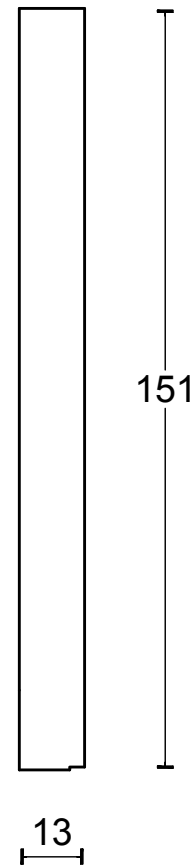

LB230

single solid internal lift-up
sliding door handle with
external flush pull
stainless steel

option:

| | | | |
|---|------------------------|--------------|----------------|
| FORMANI® | | Part number: | |
| | | LB230 | |
| Doc no.: | 1501Z080 LB230 V02.dwg | A3 | Format: |
| Drawn by: | Christian Brimbois | | Creation date: |
| FORMANI HOLLAND B.V. EUROPALAAN 12 6199 AB MAASTRICHT-AIRPORT NL T +31 (0)43 308 90 00 INFO@FORMANI.COM FORMANI.COM | | | |