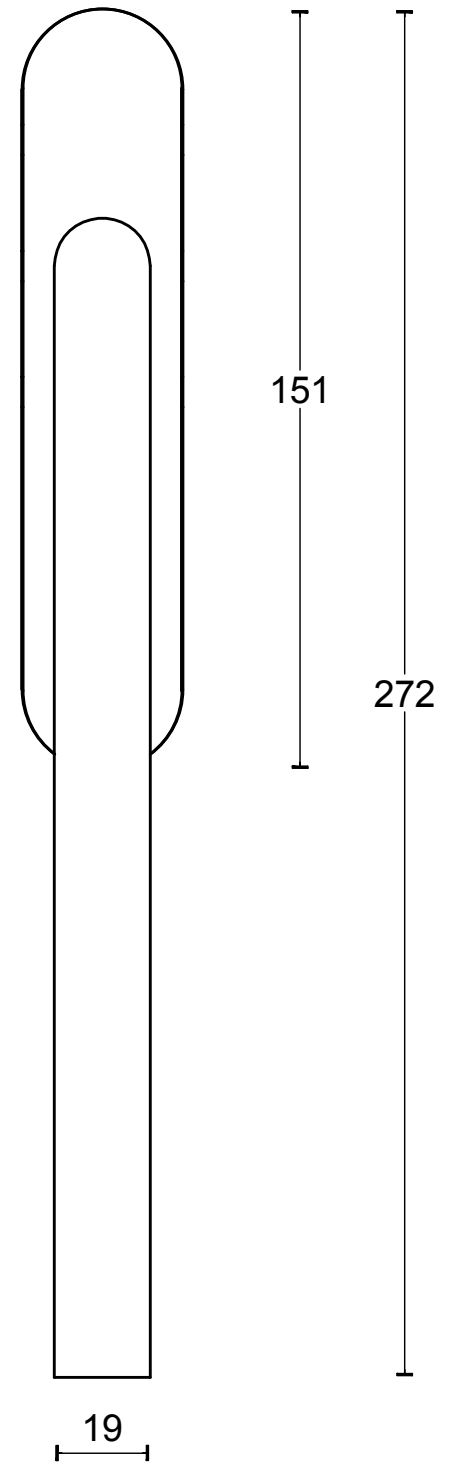

LB230

single solid internal lift-up
sliding door handle with
external flush pull
stainless steel

option:

| | | | |
|---|------------------------|--------------|----------------|
| FORMANI® | | Part number: | |
| | | LB230 | |
| Doc no.: | 1501Z080 LB230 V02.dwg | A3 | Format: |
| Drawn by: | Christian Brimbois | | Creation date: |
| FORMANI HOLLAND B.V. EUROPALAAN 12 6199 AB MAASTRICHT-AIRPORT NL T +31 (0)43 308 90 00 INFO@FORMANI.COM FORMANI.COM | | | |