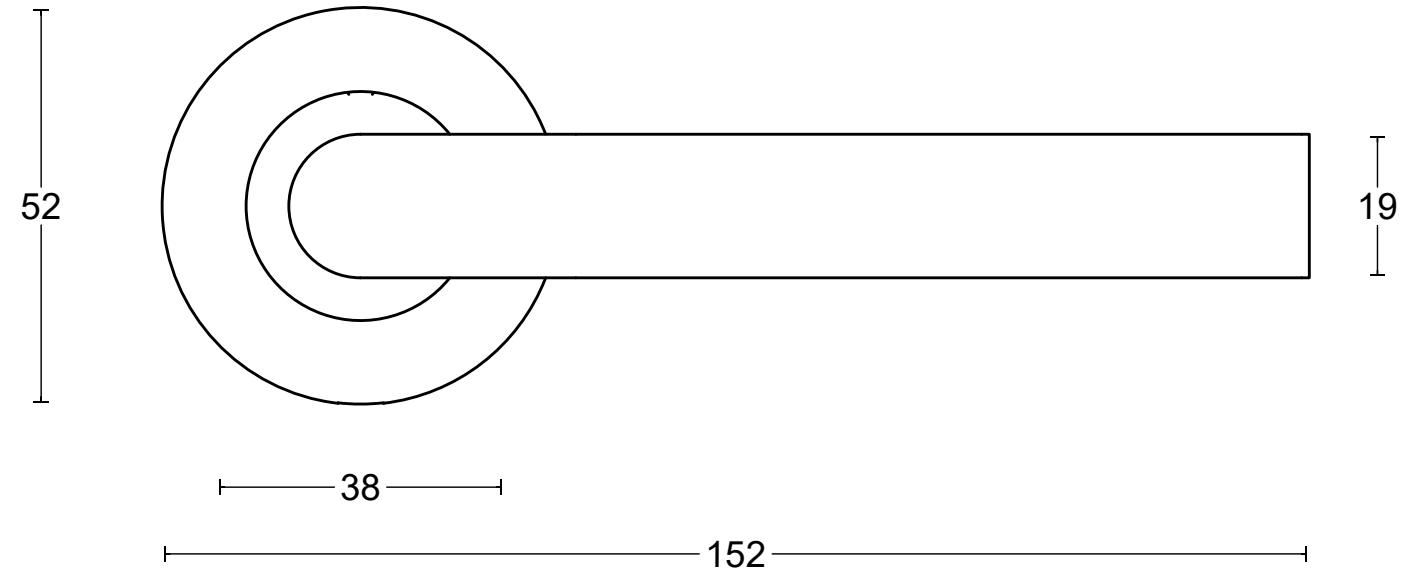

BASICS LB3L-19 EN1906 GRADE 3

sprung lever handle attached to rose
 with stainless steel sub-rose
 stainless steel

door thickness 38 - 45 mm

 <p>FORMANI HOLLAND B.V. EUROPALAAN 12 6199 AB MAASTRICHT-AIRPORT NL T +31 (0)43 308 90 00 INFO@FORMANI.COM WWW.FORMANI.COM</p>	Type :	BASICS LB3L-19 EN1906 GRADE 3	Version:	V01
	Formani filename:	1501D144_LB3L-19_EN1906_V02.dwg		Format
	Drawn by:	Semih Aslan		
Creation date:	17-3-2022		Description:	A3