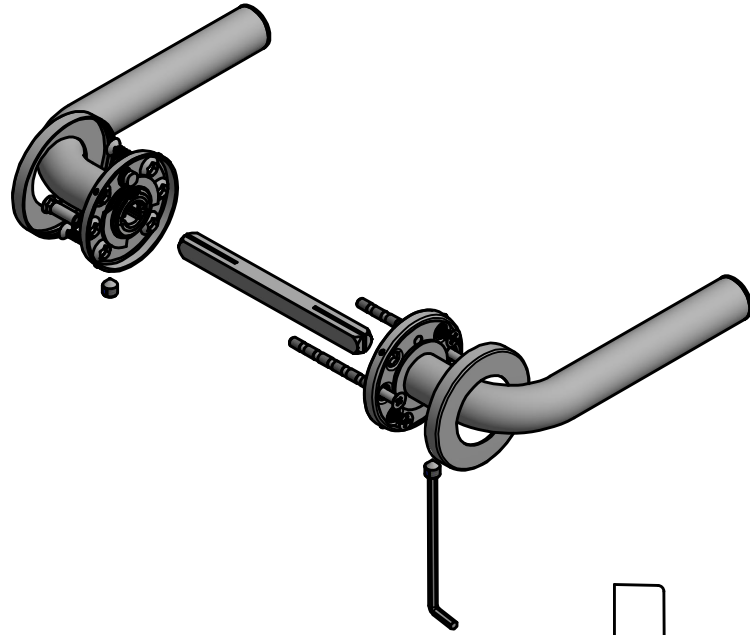

BASICS LB3L-19 EN1906 GRADE 3

sprung lever handle attached to rose
 with stainless steel sub-rose
 stainless steel

door thickness 38 - 45 mm

 <p>FORMANI HOLLAND B.V. EUROPALAAN 12 6199 AB MAASTRICHT-AIRPORT NL T +31 (0)43 308 90 00 INFO@FORMANI.COM WWW.FORMANI.COM</p>	Type :	BASICS LB3L-19 EN1906 GRADE 3	Version:	V01
	Formani filename:	1501D144_LB3L-19_EN1906_V02.dwg		Format
	Drawn by:	Semih Aslan		
Creation date:	17-3-2022		Description:	A3