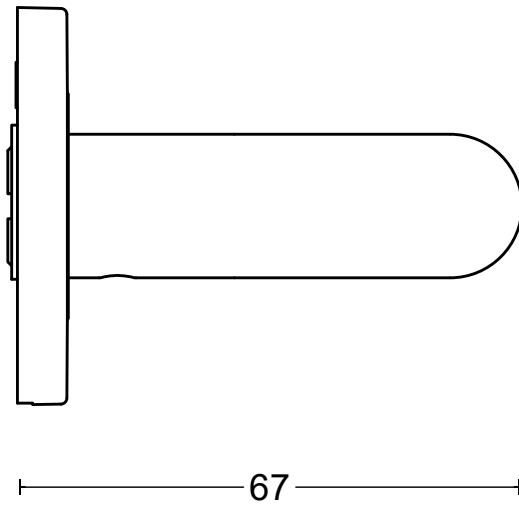

BASICS LB3L-19 EN1906 GRADE 3

sprung lever handle attached to rose
 with stainless steel sub-rose
 stainless steel

door thickness 38 - 45 mm

 <p>FORMANI HOLLAND B.V. EUROPALAAN 12 6199 AB MAASTRICHT-AIRPORT NL T +31 (0)43 308 90 00 INFO@FORMANI.COM WWW.FORMANI.COM</p>	Type :	BASICS LB3L-19 EN1906 GRADE 3	Version:	V01
	Formani filename:	1501D144_LB3L-19_EN1906_V02.dwg		Format
	Drawn by:	Semih Aslan		
Creation date:	17-3-2022		Description:	A3