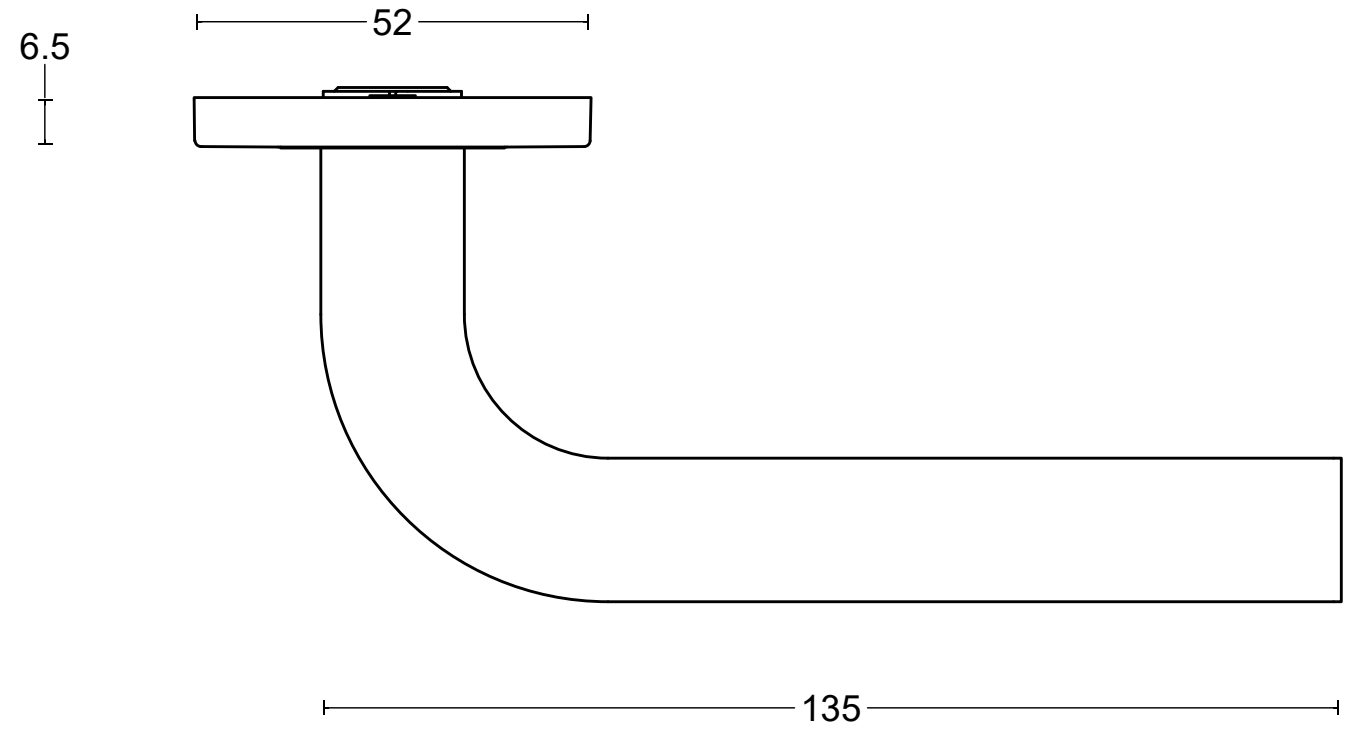

BASICS LB3L-19 EN1906 GRADE 3

sprung lever handle attached to rose
 with stainless steel sub-rose
 stainless steel

door thickness 38 - 45 mm

 <p>FORMANI HOLLAND B.V. EUROPALAAN 12 6199 AB MAASTRICHT-AIRPORT NL T +31 (0)43 308 90 00 INFO@FORMANI.COM WWW.FORMANI.COM</p>	Type :	BASICS LB3L-19 EN1906 GRADE 3	Version:	V01
	Formani filename:	1501D144_LB3L-19_EN1906_V02.dwg		Format
	Drawn by:	Semih Aslan		
Creation date:	17-3-2022		Description:	A3