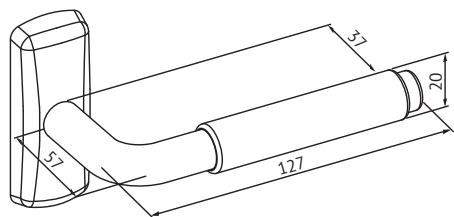

ABLOY® PARLAMENT 22

Product description

Handle for solid and profile narrow stile doors. Several versions for solid and profile doors, as a handle pair, inside handle and outside handle with PBEO01 Panic bar.

Overview of Advantages

- Brass based, durability handle for use in high traffic exterior and interior doors.
- Handle is equipped with return spring.

Technical data

Material	Brass
Surfaces	Chrome (Cr), Satin chrome (HCr), Polished brass (KILa), Antimicrobial-coating ACTIVE Val/Mus/Har/Gra
Standards	EN 1906/3
Door thicknesses	40–60mm, 60–80mm, 80–100mm
Suitable for fire doors	Yes
Delivery batch	1 pair
Product code	DH022