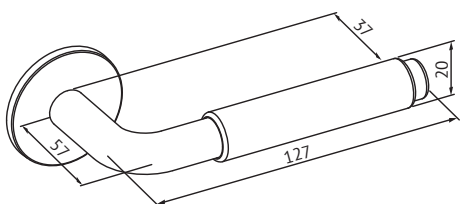

ABLOY® PARLAMENT 22

Product description

Handle for solid and profile narrow stile doors. Several versions for solid and profile doors, as a handle pair, inside handle and outside handle with PBEO01 Panic bar.

Overview of Advantages

- Brass based, durability handle for use in high traffic exterior and interior doors.
- Handle is equipped with return spring.

Technical data

Material	Brass
Surfaces	Chrome (Cr), Satin chrome (HCr), Polished brass (KILa), Antimicrobial-coating ACTIVE Val/Mus/Har/Gra
Standards	EN 1906/3
Door thicknesses	40–60mm, 60–80mm, 80–100mm
Suitable for fire doors	Yes
Delivery batch	1 pair
Product code	DH022