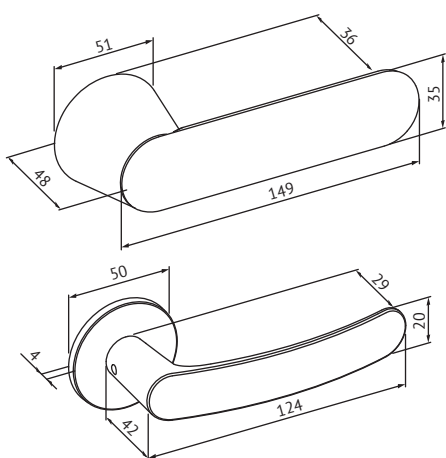

ABLOY® DOMUS 12

Product description

The inside handle is an ABLOY POLAR 6/007 handle.

Overview of Advantages

- Brass based, durability handle for use in high traffic exterior doors.
- Handle is equipped with return spring.

Technical data

Material	Brass
Surfaces	Chrome (Cr), Satin chrome (HCr), Polished brass (KiLa), Brushed brass (HaLa) Antimicrobial-coating ACTIVE Val/Mus/Har/Gra
Standards	EN 1906/3
Door thicknesses	40–60mm, 60–80mm, 80–100mm
Suitable for fire doors	Yes
Delivery batch	1 pair
Product code	DH012