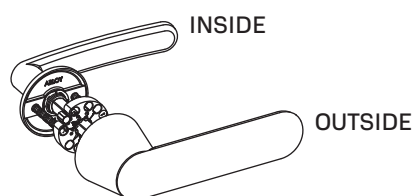

ABLOY® DOMUS 12

Product description

The inside handle is an ABLOY POLAR 6/007 handle.

Overview of Advantages

- Brass based, durability handle for use in high traffic exterior doors.
- Handle is equipped with return spring.

Technical data

Material	Brass
Surfaces	Chrome (Cr), Satin chrome (HCr), Polished brass (KiLa), Brushed brass (HaLa) Antimicrobial-coating ACTIVE Val/Mus/Har/Gra
Standards	EN 1906/3
Door thicknesses	40–60mm, 60–80mm, 80–100mm
Suitable for fire doors	Yes
Delivery batch	1 pair
Product code	DH012