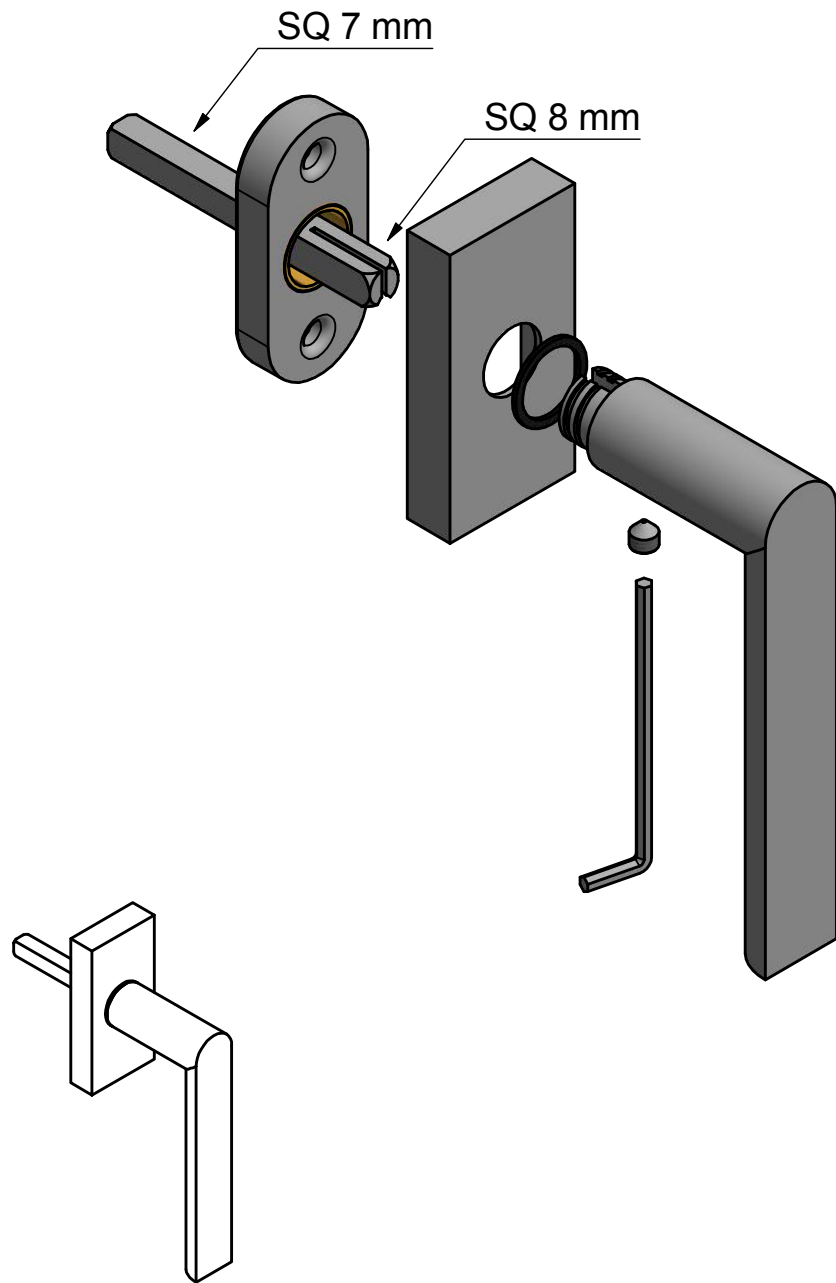

# PBA100-DK

non-locking tilt and turn  
window handle  
stainless steel

<b>FORMANI®</b>		Part number:	
		Description:	
Doc no.:	3703D001 PBA100DK V02.dwg	<b>PBA100-DK</b>	Format:
Drawn by:	Christian Brimbois		Creation date:
FORMANI HOLLAND B.V. EUROPALAAN 12 6199 AB MAASTRICHT-AIRPORT NL T +31 (0)43 308 90 00 INFO@FORMANI.COM FORMANI.COM		<b>A3</b>	