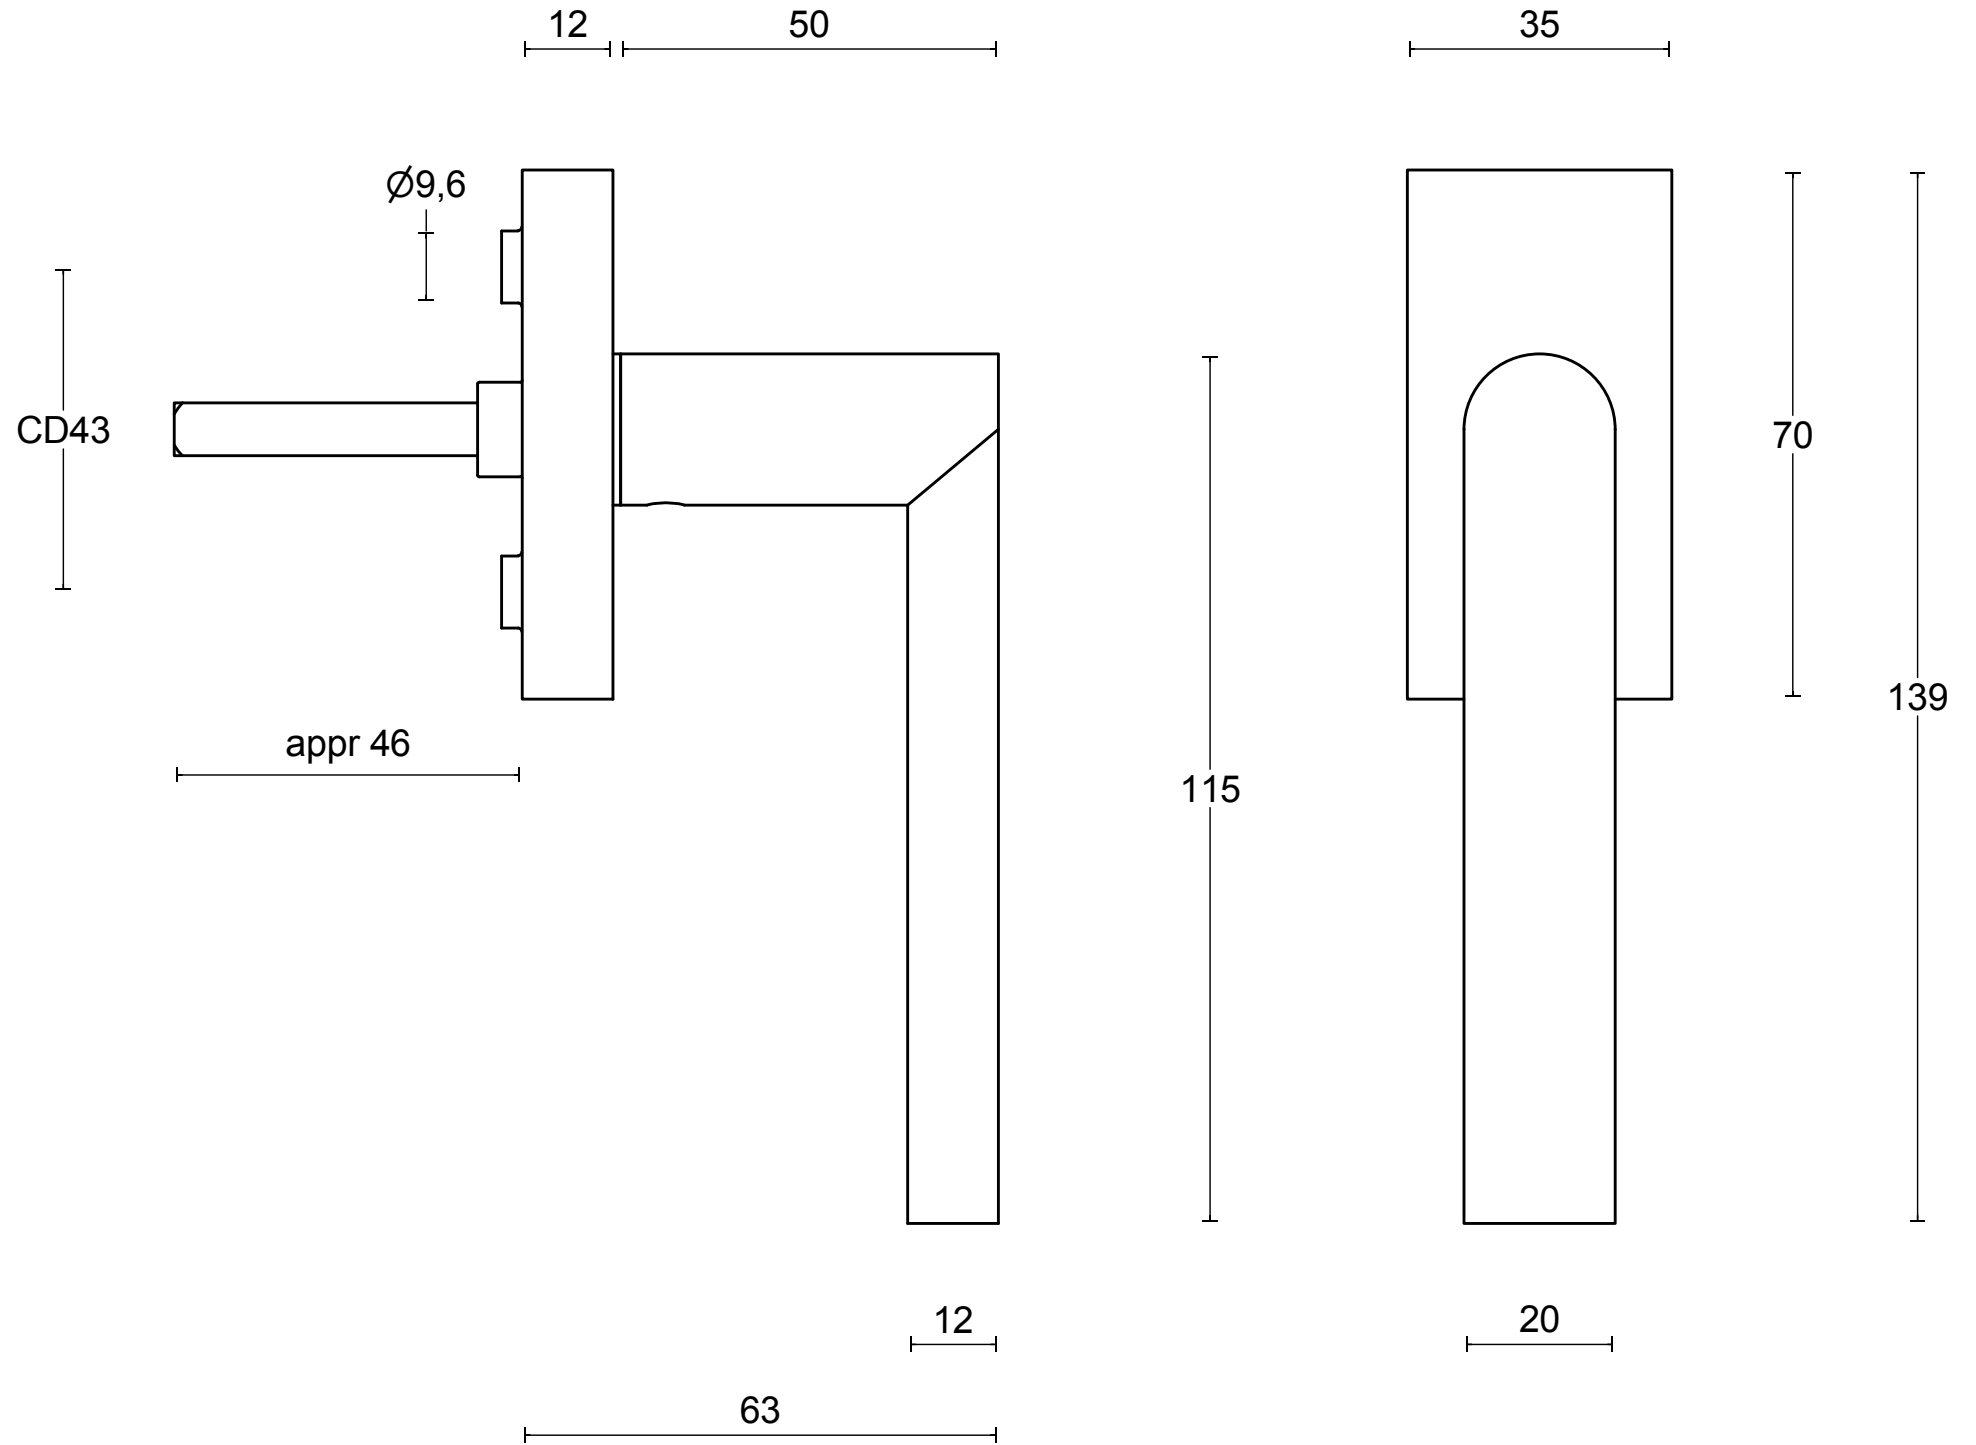

# PBA100-DK

non-locking tilt and turn  
window handle  
stainless steel

<b>FORMANI®</b>		Part number:	
		Description:	
Doc no.:	3703D001 PBA100DK V02.dwg	<b>PBA100-DK</b>	Format:
Drawn by:	Christian Brimbois		Creation date:
FORMANI HOLLAND B.V. EUROPALAAN 12 6199 AB MAASTRICHT-AIRPORT NL T +31 (0)43 308 90 00 INFO@FORMANI.COM FORMANI.COM		<b>A3</b>	