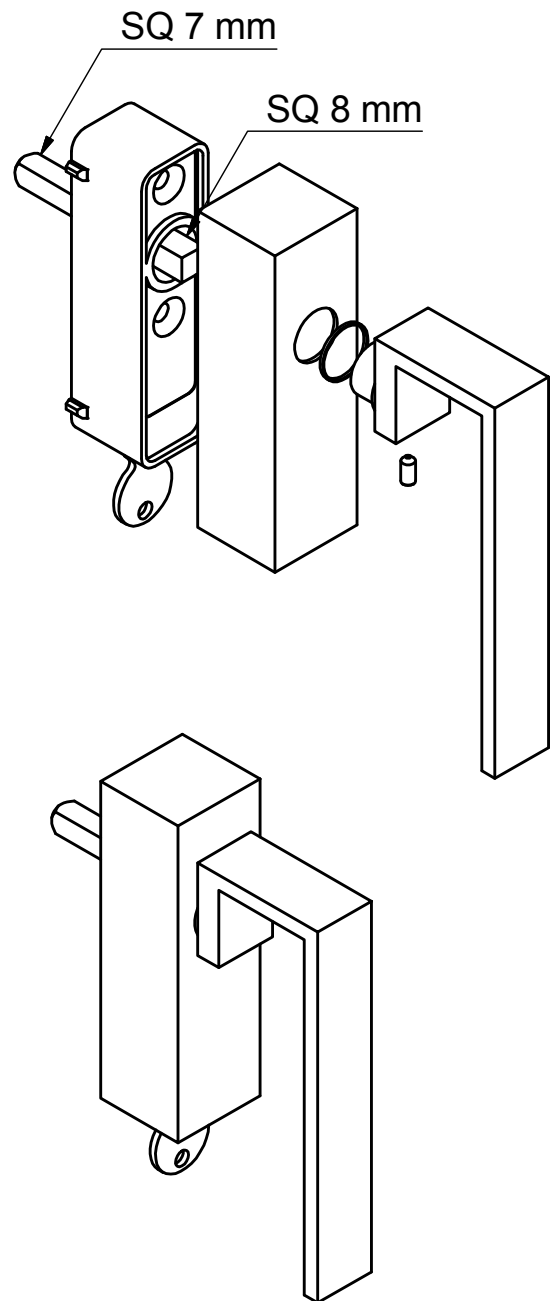

BM110-DKLOCK

window fitting
locking tilt and turn
window handle
stainless steel

FORMANI®		Part number:	
		Description:	
Doc no.:	3203D020 BM110-DKLOCK V02.dwg	BM110-DKLOCK	
Drawn by:	Christian Brimbois		
Format:		A3	
Formani Holland B.V. · Amerikalaan 55 · 6199 AE Maastricht Airport · tel: +31 (0)43 308 90 00 · www.formani.nl · info@formani.nl			