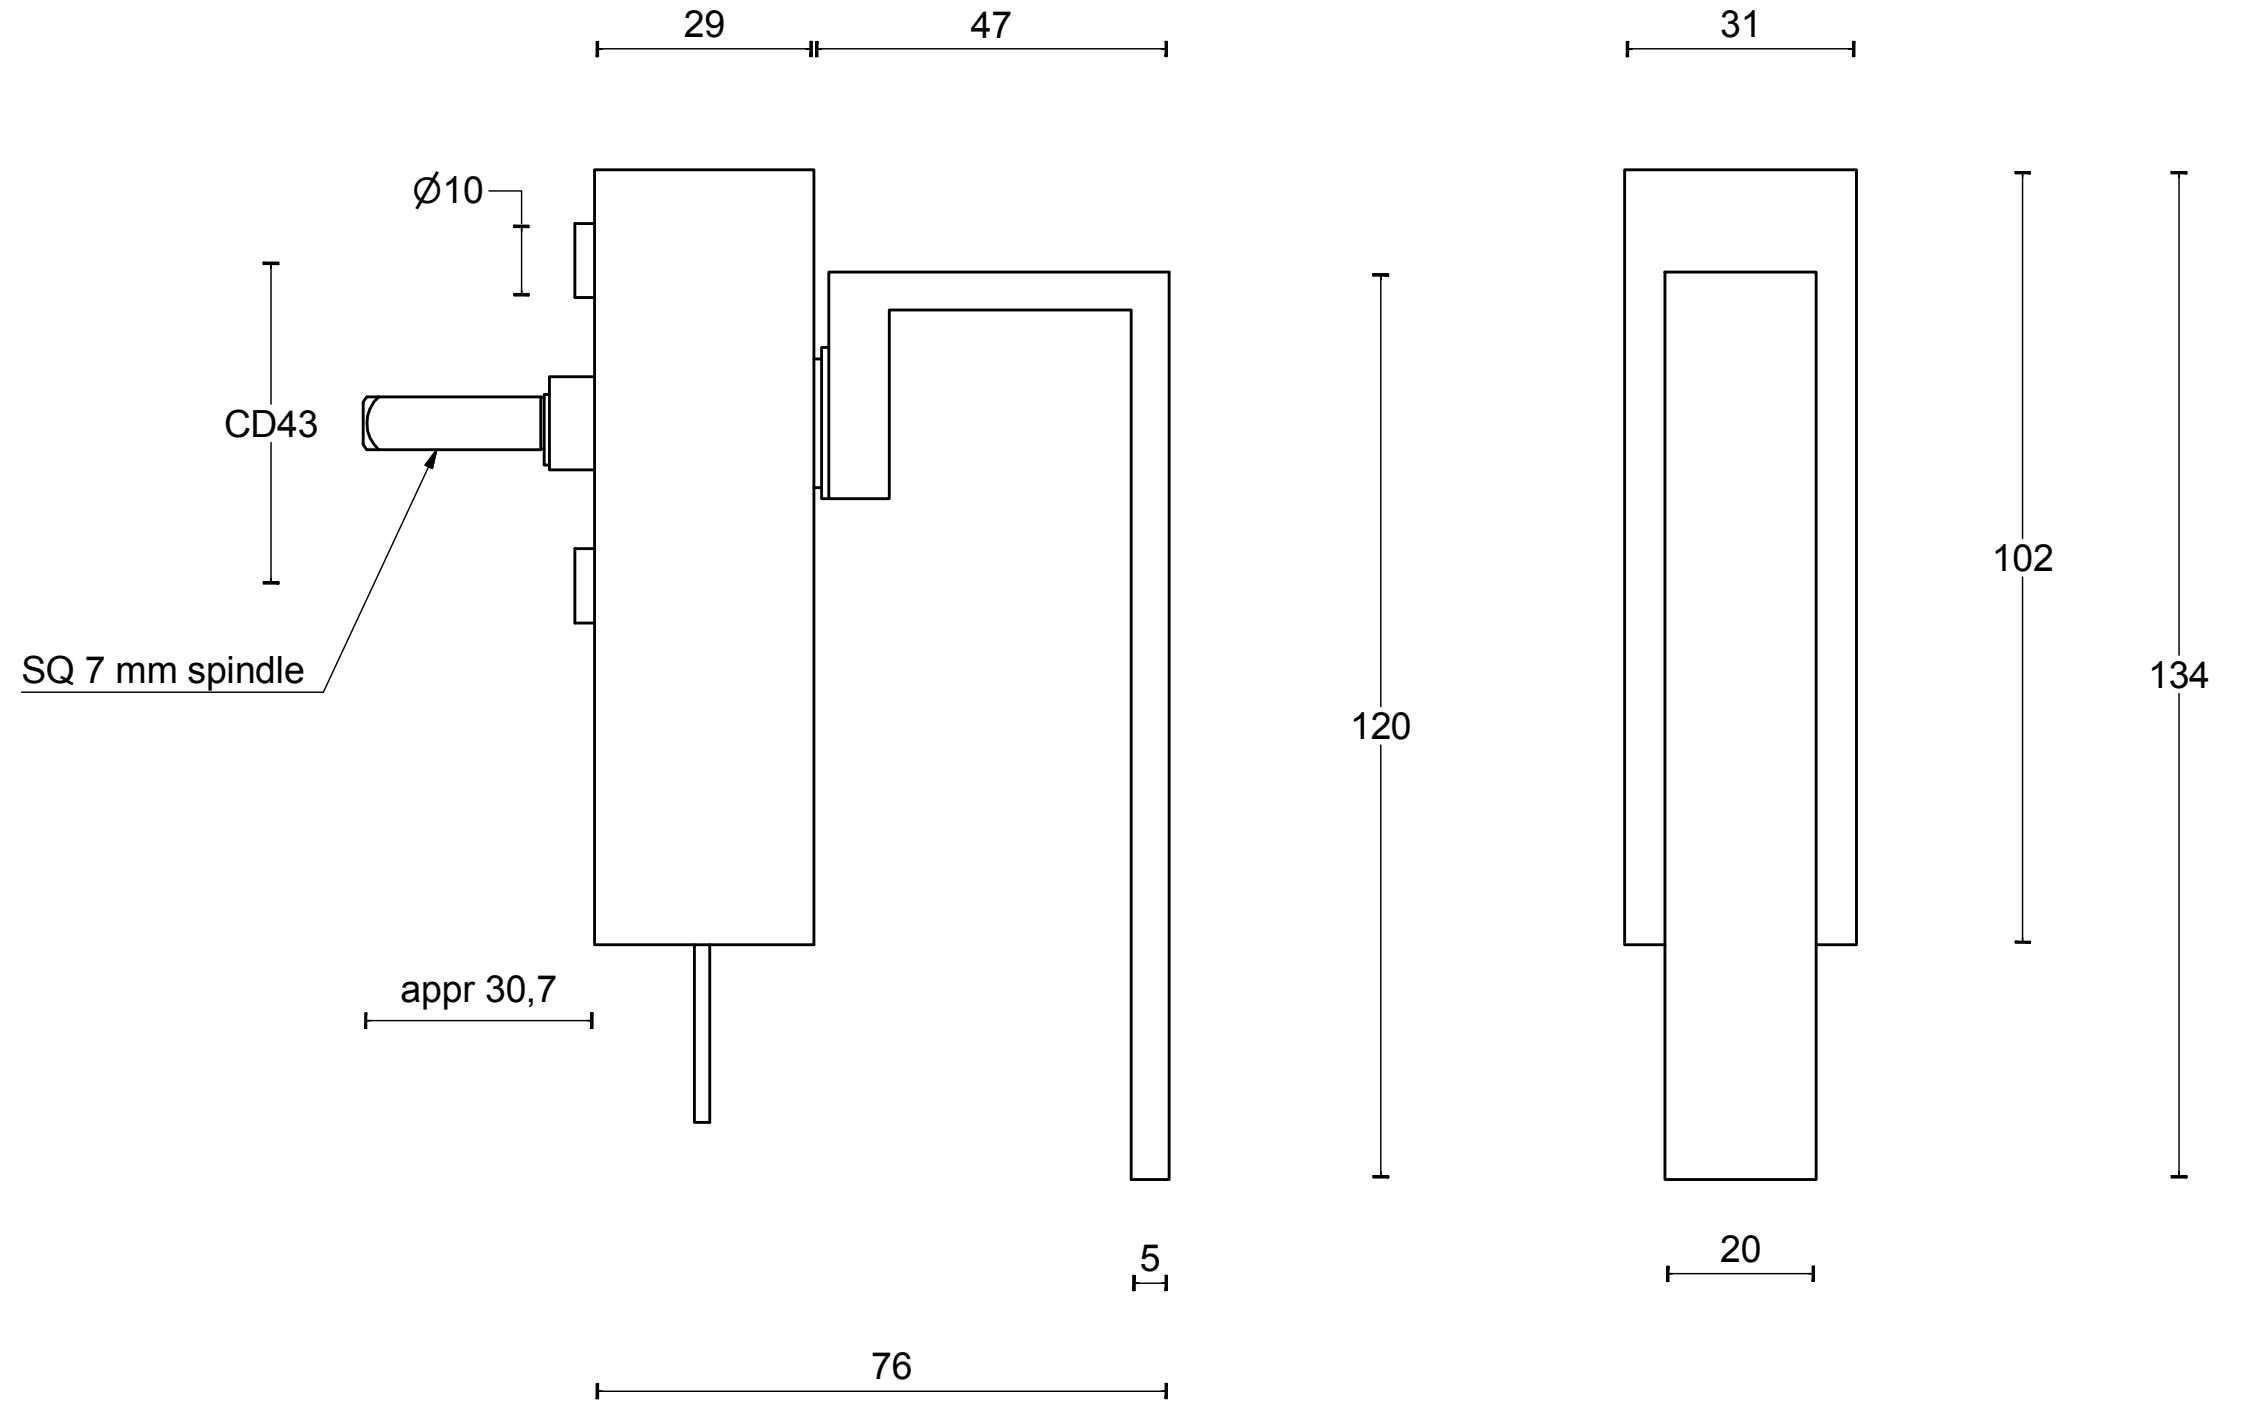

BM110-DKLOCK

window fitting
locking tilt and turn
window handle
stainless steel

FORMANI®		Part number:	
		Description:	
Doc no.:	3203D020 BM110-DKLOCK V02.dwg	BM110-DKLOCK	
Drawn by:	Christian Brimbois		
Format:		A3	
Formani Holland B.V. · Amerikalaan 55 · 6199 AE Maastricht Airport · tel: +31 (0)43 308 90 00 · www.formani.nl · info@formani.nl			