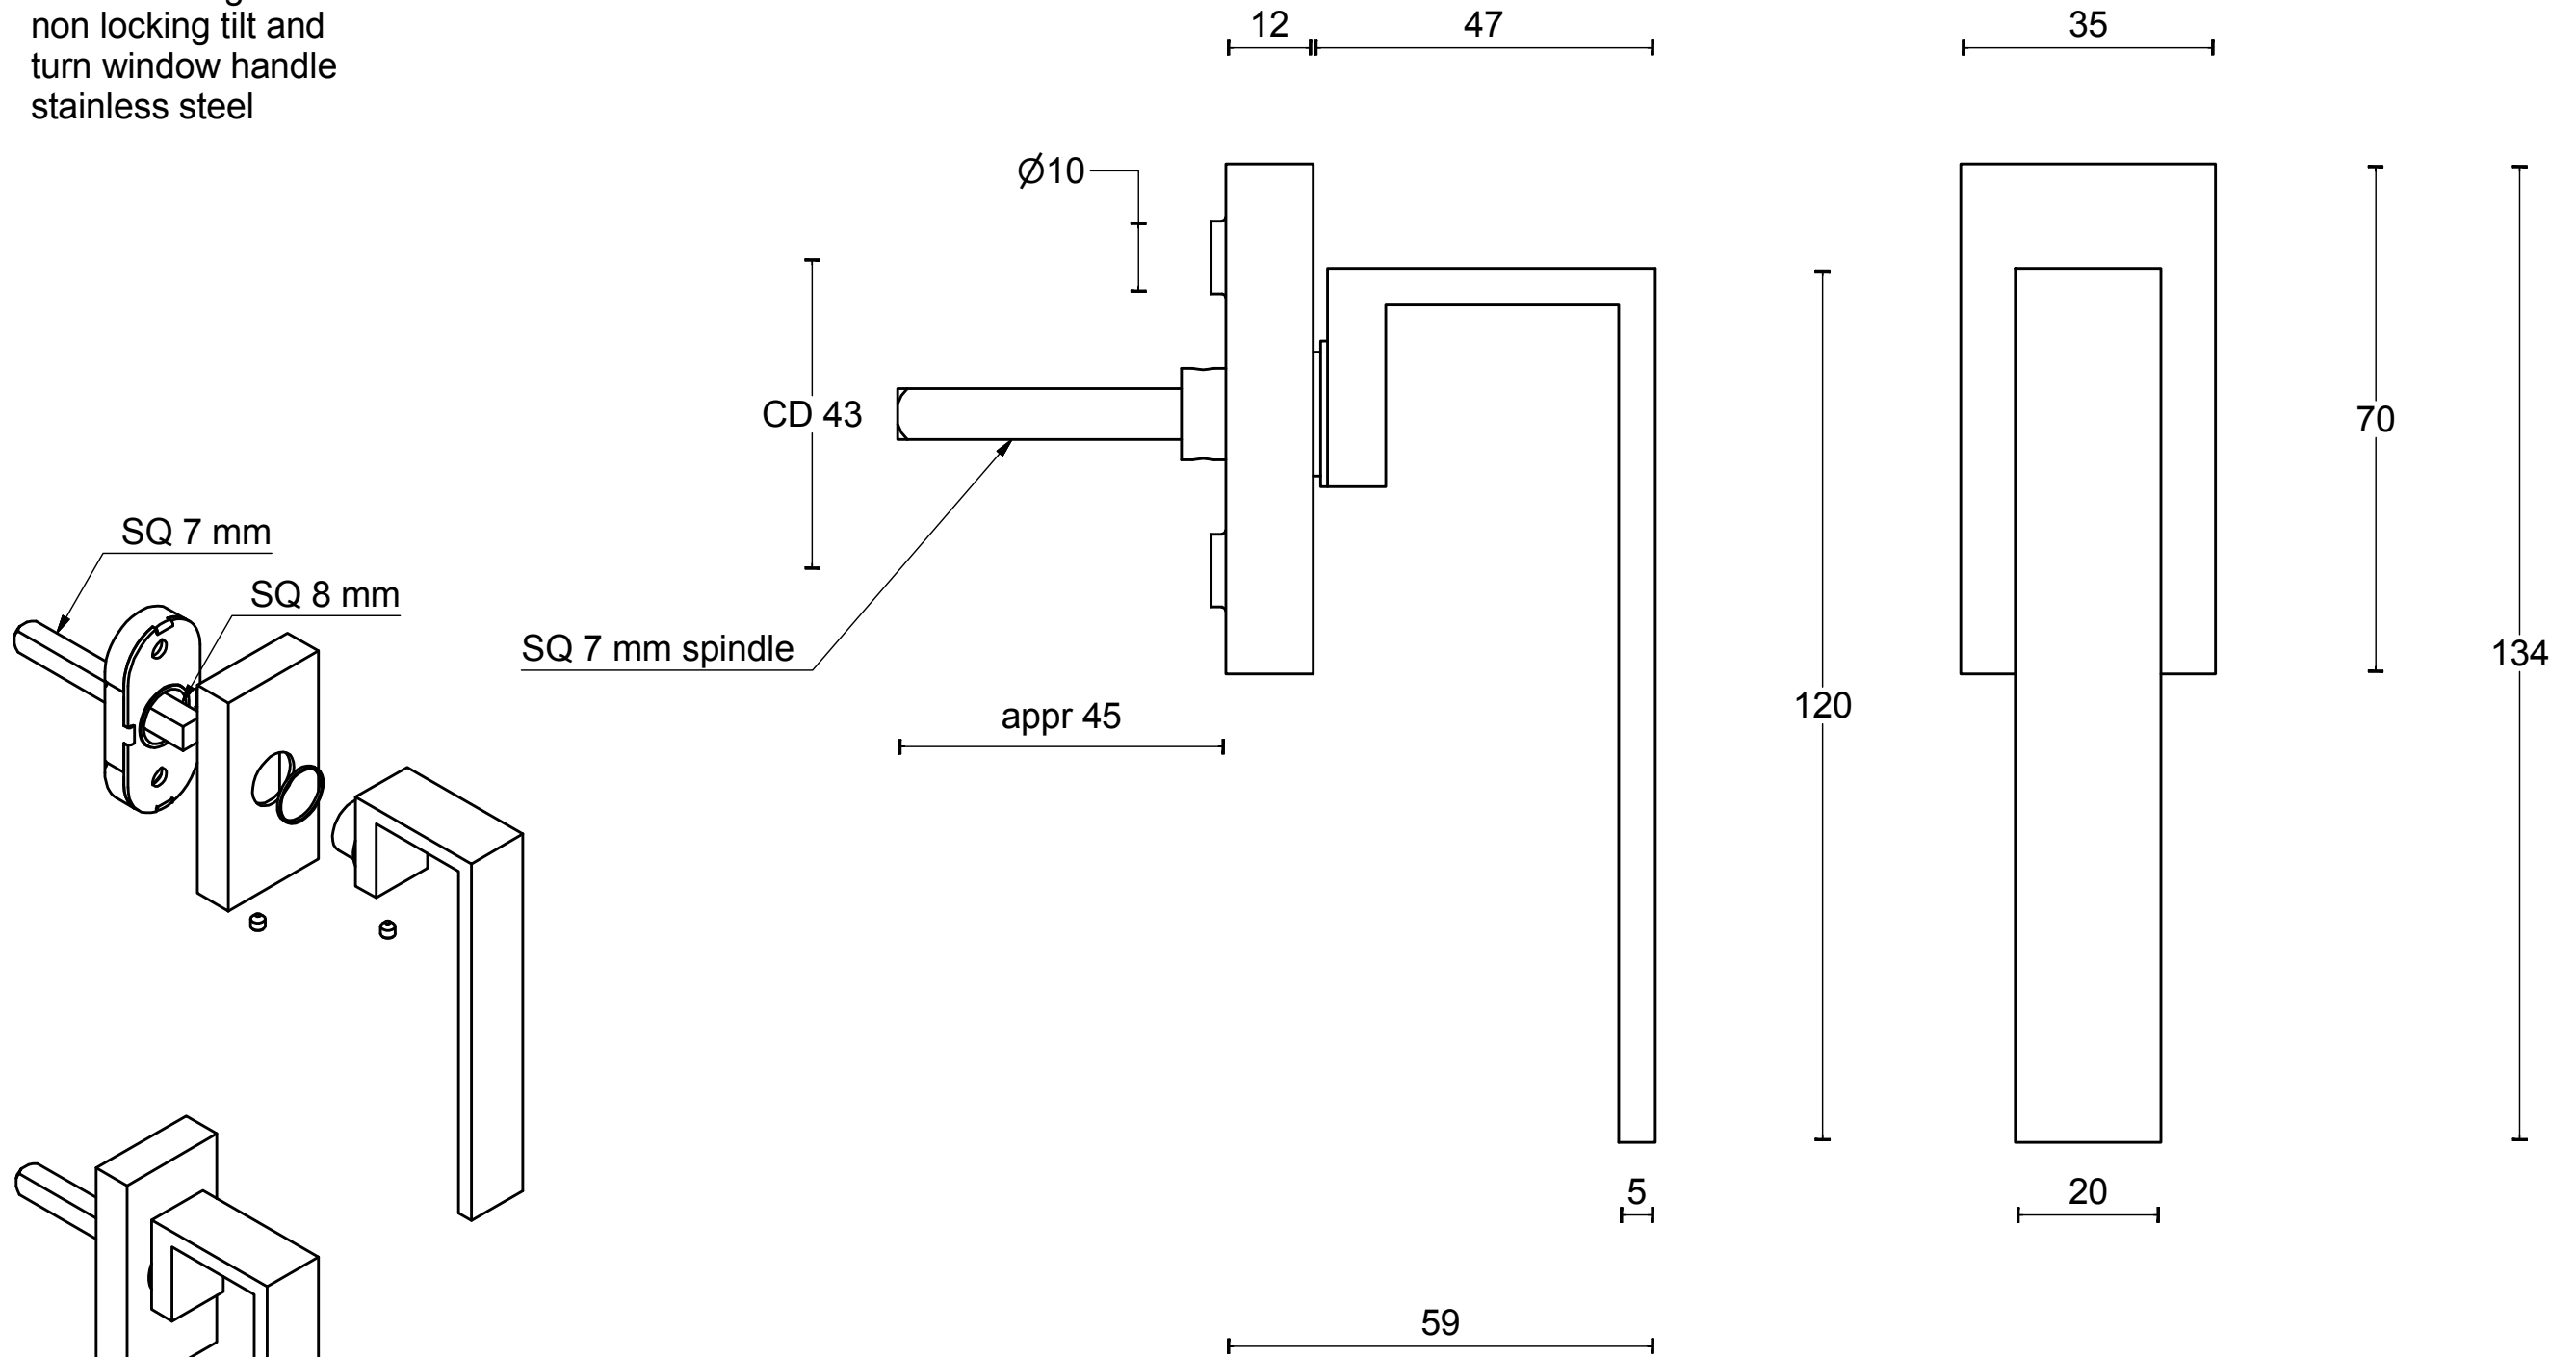

BM110-DK

window fitting
 non locking tilt and
 turn window handle
 stainless steel

<h1>FORMANI®</h1>		Part number:	
		<h2>BM110-DK</h2>	
Doc no.: 3203D001 BM110-DK V02.dwg	Creation date: 10-2-2014	<h1>A3</h1>	Format:
Drawn by: Christian Brimbois			
Formani Holland B.V. · Amerikalaan 55 · 6199 AE Maastricht Airport · tel: +31 (0)43 308 90 00 · www.formani.nl · info@formani.nl			