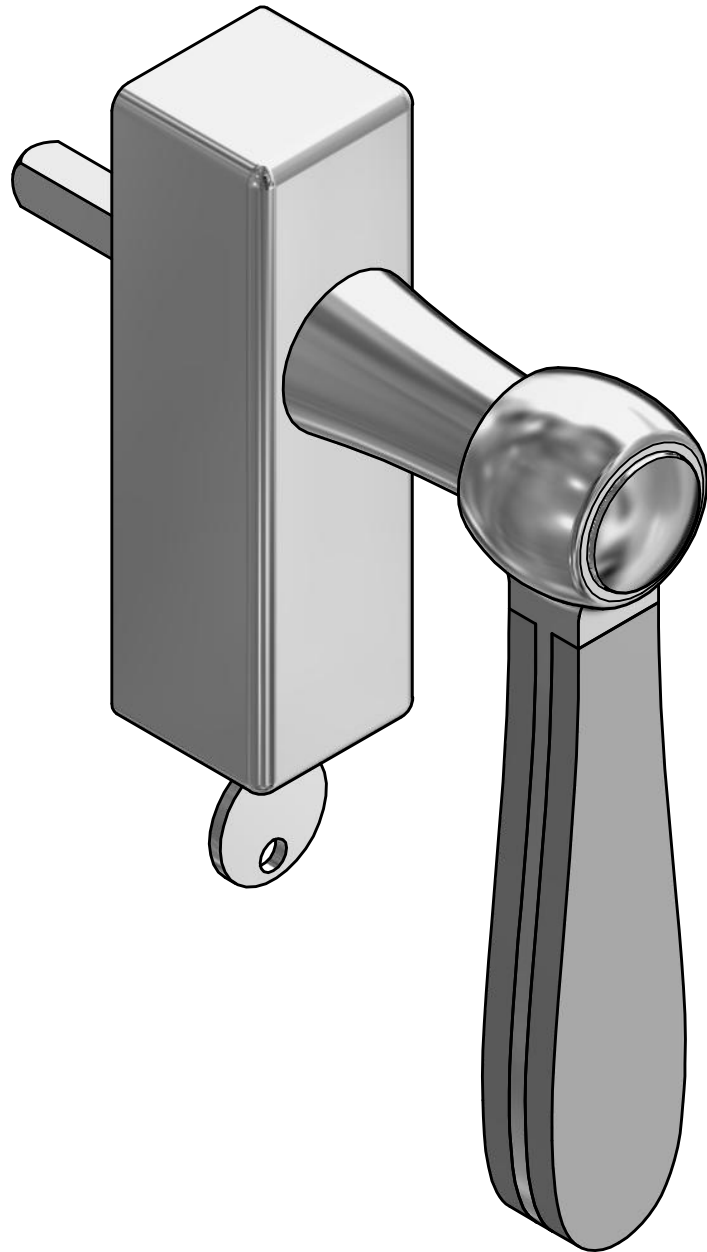

LZ100MA-DKLOCK-O

locking tilt and turn
window handle
stainless steel or brass

FORMANI®		Part number:	
		Description: LZ100MA-DKLOCK-O	
Doc no.: 3403D020 LZ100MA-DKLOCK-O V01.dwg	Creation date: 2-3-2017		Format: A3
Drawn by: Christian Brimbois	FORMANI HOLLAND B.V. EUROPALAAN 12 6199 AB MAASTRICHT-AIRPORT NL T +31 (0)43 308 90 00 INFO@FORMANI.COM FORMANI.COM		