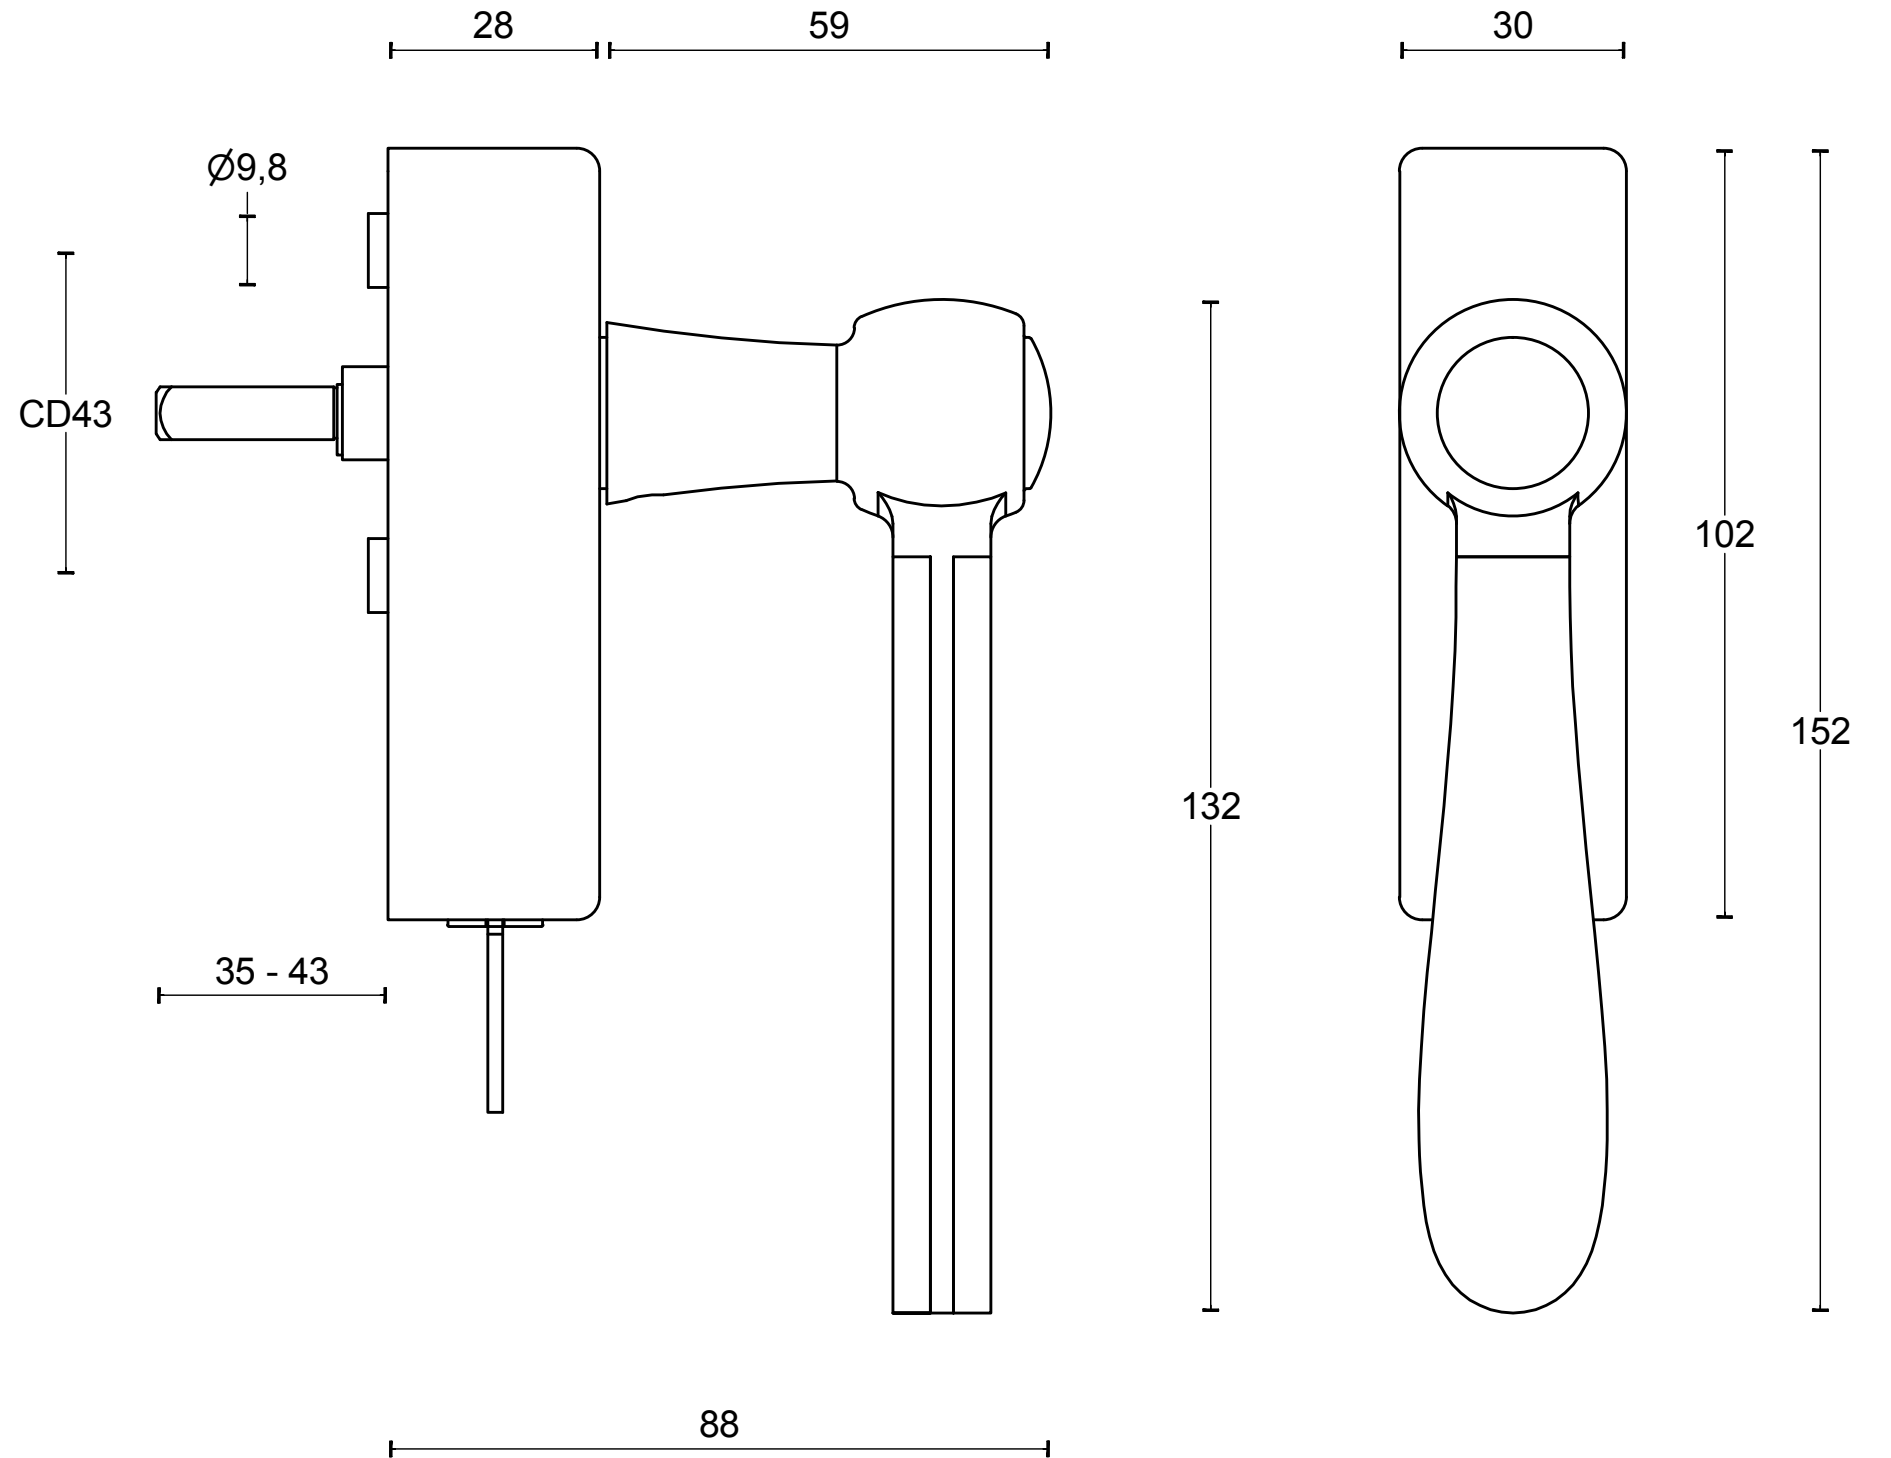

LZ100MA-DKLOCK-O

locking tilt and turn
window handle
stainless steel or brass

FORMANI®		Part number:	
		Description: LZ100MA-DKLOCK-O	
Doc no.: 3403D020 LZ100MA-DKLOCK-O V01.dwg	Creation date: 2-3-2017		Format: A3
Drawn by: Christian Brimbois	FORMANI HOLLAND B.V. EUROPALAAN 12 6199 AB MAASTRICHT-AIRPORT NL T +31 (0)43 308 90 00 INFO@FORMANI.COM FORMANI.COM		