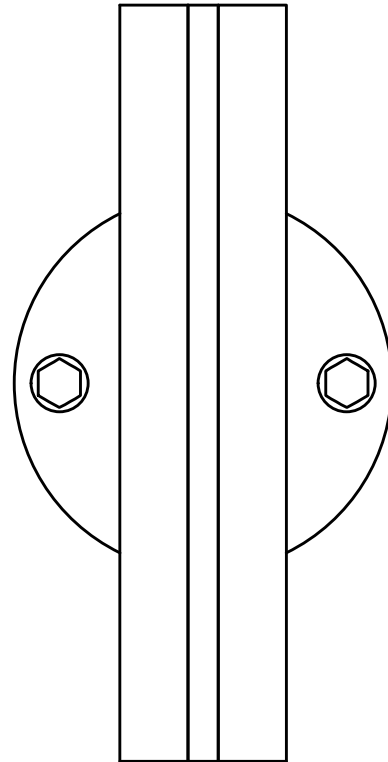

PBT22V/50

solid knob fixed on rose
stainless steel/oak wood

FORMANI®		Part number:	
		Description:	
Doc no.:	2702K002 PBT22V 50 V02.dwg	PBT22V/50	Format:
Drawn by:	Christian Brimbois		Creation date:
A3			
Formani Holland B.V. · Amerikalaan 55 · 6199 AE Maastricht Airport · tel: +31 (0)43 308 90 00 · www.formani.nl · info@formani.nl			