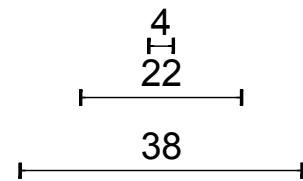

PBT22V/50

solid knob fixed on rose
stainless steel/oak wood

FORMANI®		Part number:	
		Description:	
Doc no.:	2702K002 PBT22V 50 V02.dwg	PBT22V/50	Format:
Drawn by:	Christian Brimbois		Creation date:
A3			
Formani Holland B.V. · Amerikalaan 55 · 6199 AE Maastricht Airport · tel: +31 (0)43 308 90 00 · www.formani.nl · info@formani.nl			