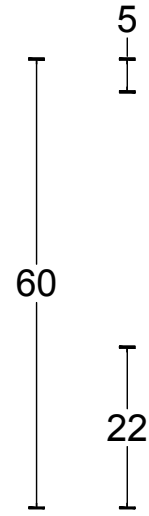

PBT22V/50

solid knob fixed on rose
stainless steel/oak wood

FORMANI®		Part number:	
		Description:	
Doc no.:	2702K002 PBT22V 50 V02.dwg	PBT22V/50	Format:
Drawn by:	Christian Brimbois		Creation date:
A3			
Formani Holland B.V. · Amerikalaan 55 · 6199 AE Maastricht Airport · tel: +31 (0)43 308 90 00 · www.formani.nl · info@formani.nl			