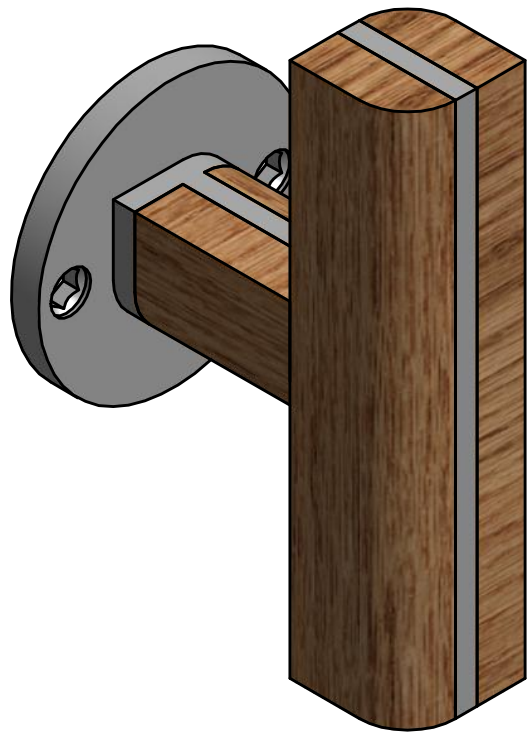

PBT22V/50

solid knob fixed on rose
stainless steel/oak wood

FORMANI®		Part number:	
		Description:	
Doc no.:	2702K002 PBT22V 50 V02.dwg	PBT22V/50	Format:
Drawn by:	Christian Brimbois		Creation date:
A3			
Formani Holland B.V. · Amerikalaan 55 · 6199 AE Maastricht Airport · tel: +31 (0)43 308 90 00 · www.formani.nl · info@formani.nl			