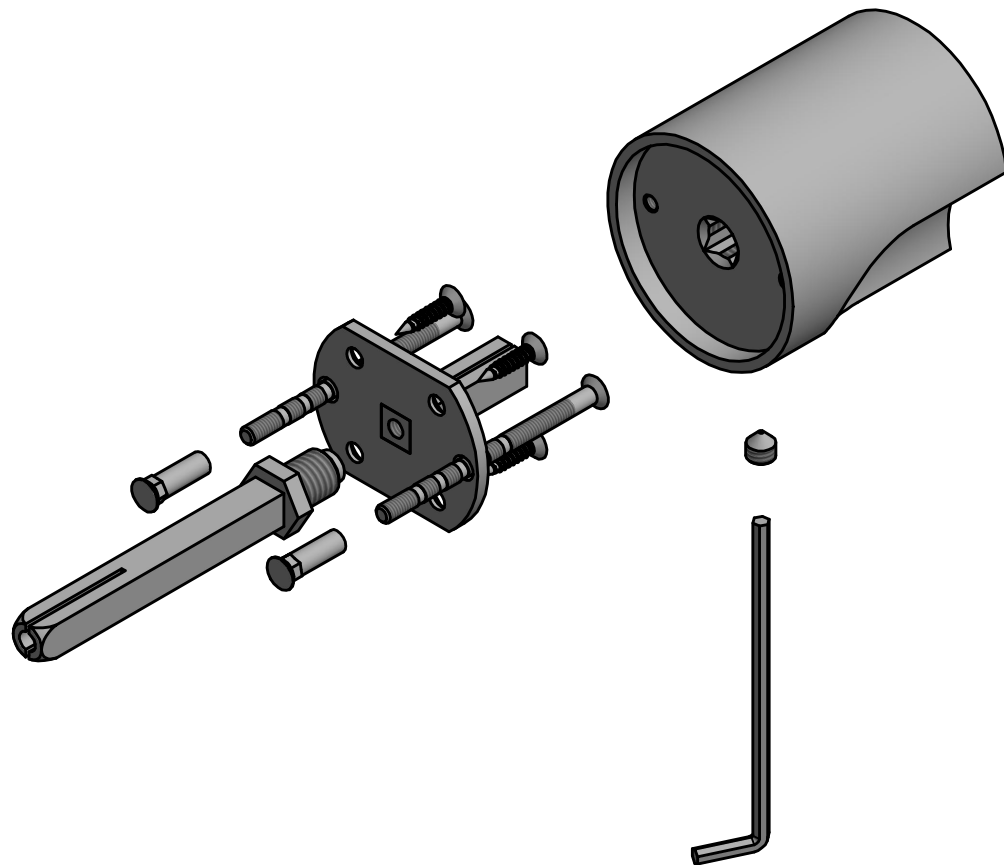

# ECLIPSE DR200V

solid front door knob  
stainless steel

<b>FORMANI</b> <sup>®</sup> FORMANI HOLLAND B.V. EUROPALAAN 12 6199 AB MAASTRICHT-AIRPORT NL T +31 (0)43 308 90 00 INFO@FORMANI.COM WWW.FORMANI.COM	Type :	<b>ECLIPSE DR200V</b>	Version:
	Description:	<b>solid front door knob stainless steel</b>	Format
	Formani filename: 3902K001_DR200V_V01.dwg		<b>A3</b>
Drawn by: Christian Brimbois			
Creation date: 30-11-2020			