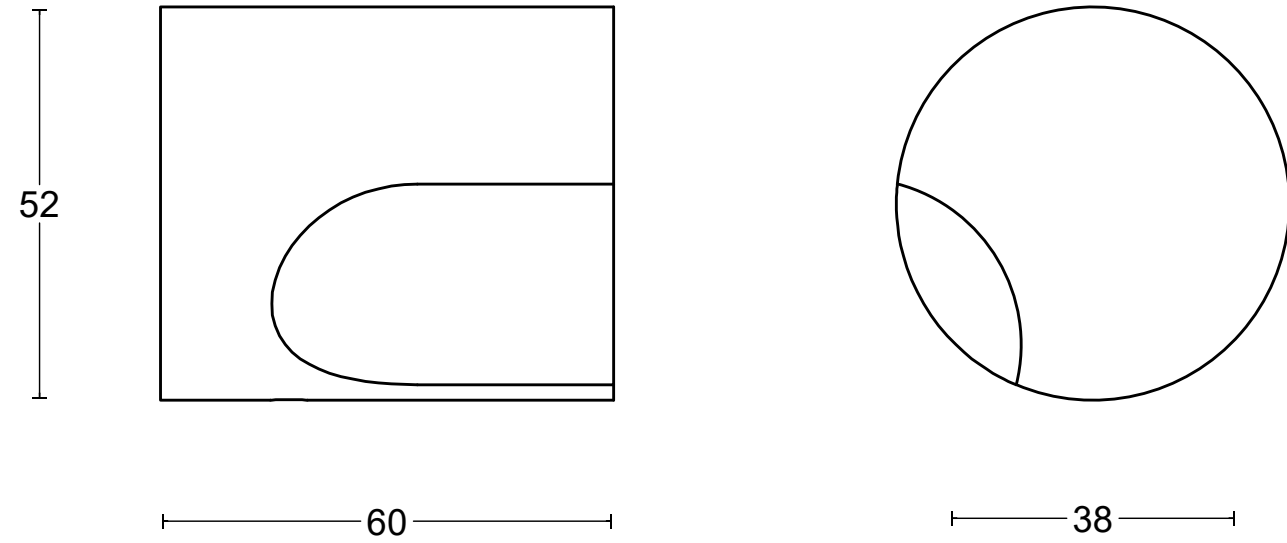

# ECLIPSE DR200V

solid front door knob  
stainless steel

<b>FORMANI</b> <sup>®</sup> FORMANI HOLLAND B.V. EUROPALAAN 12 6199 AB MAASTRICHT-AIRPORT NL T +31 (0)43 308 90 00 INFO@FORMANI.COM WWW.FORMANI.COM	Type :	<b>ECLIPSE DR200V</b>	Version:
	Description:	<b>solid front door knob stainless steel</b>	Format
	Formani filename: 3902K001_DR200V_V01.dwg		<b>A3</b>
Drawn by: Christian Brimbois			
Creation date: 30-11-2020			