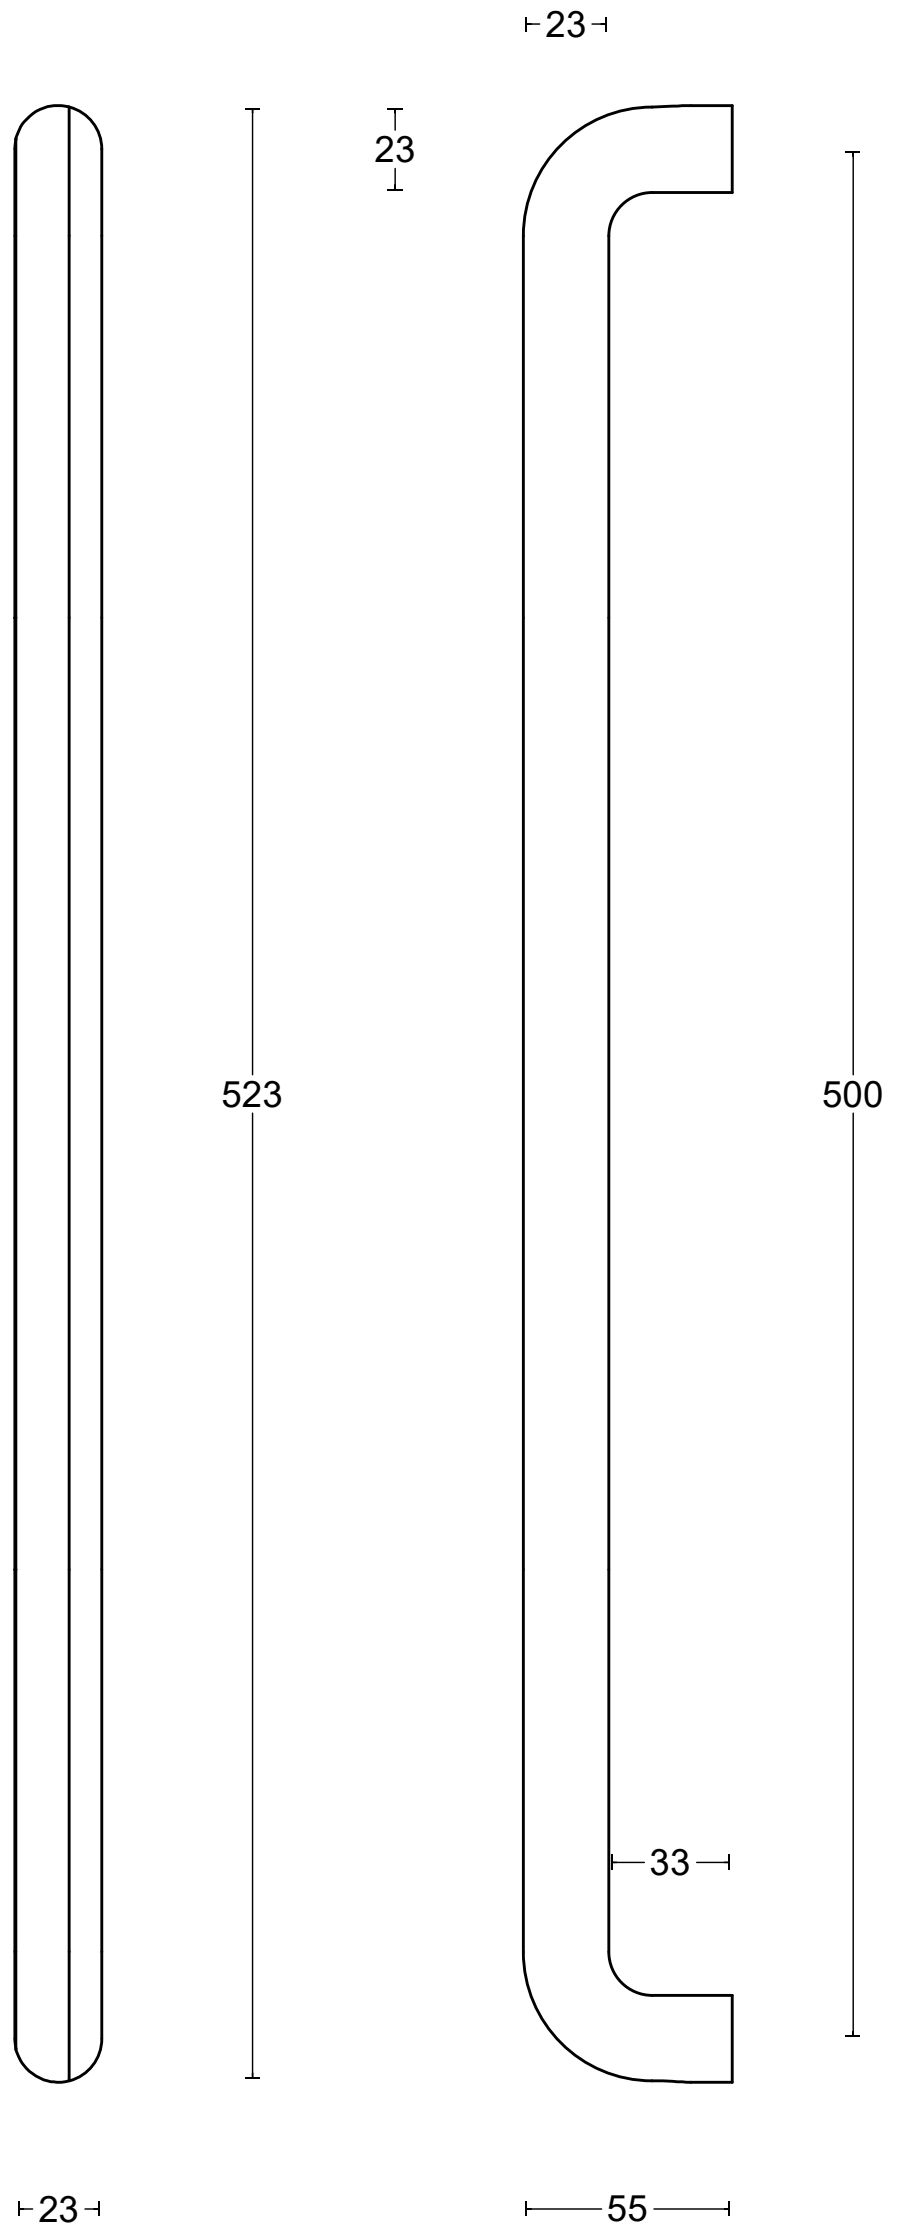

Eclipse DR500 NP

solid pull handle
concealed fixing
stainless steel

<p>FORMANI[®]</p> <p>FORMANI HOLLAND B.V. EUROPALAAN 12 6199 AB MAASTRICHT-AIRPORT NL T +31 (0)43 308 90 00 INFO@FORMANI.COM WWW.FORMANI.COM</p>	Type :	<p>Eclipse DR500 NP</p> <p>Description: solid pull handle concealed fixing stainless steel</p>	Version:
	Formani filename: 3901G001_DR500_NP_V01.dwg		<p>Format A3</p>
	Drawn by: Christian Brimbois		
Creation date: 1-12-2020			