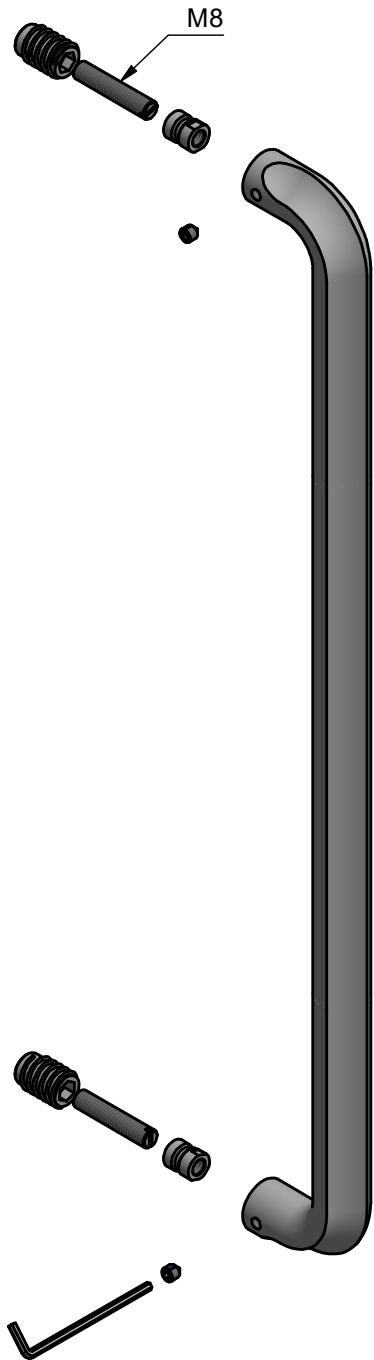

Eclipse DR500 NP

solid pull handle
concealed fixing
stainless steel

<p>FORMANI[®]</p> <p>FORMANI HOLLAND B.V. EUROPALAAN 12 6199 AB MAASTRICHT-AIRPORT NL T +31 (0)43 308 90 00 INFO@FORMANI.COM WWW.FORMANI.COM</p>	Type :	<p>Eclipse DR500 NP</p> <p>Description: solid pull handle concealed fixing stainless steel</p>	Version:
	Formani filename: 3901G001_DR500_NP_V01.dwg		<p>Format A3</p>
	Drawn by: Christian Brimbois		
Creation date: 1-12-2020			