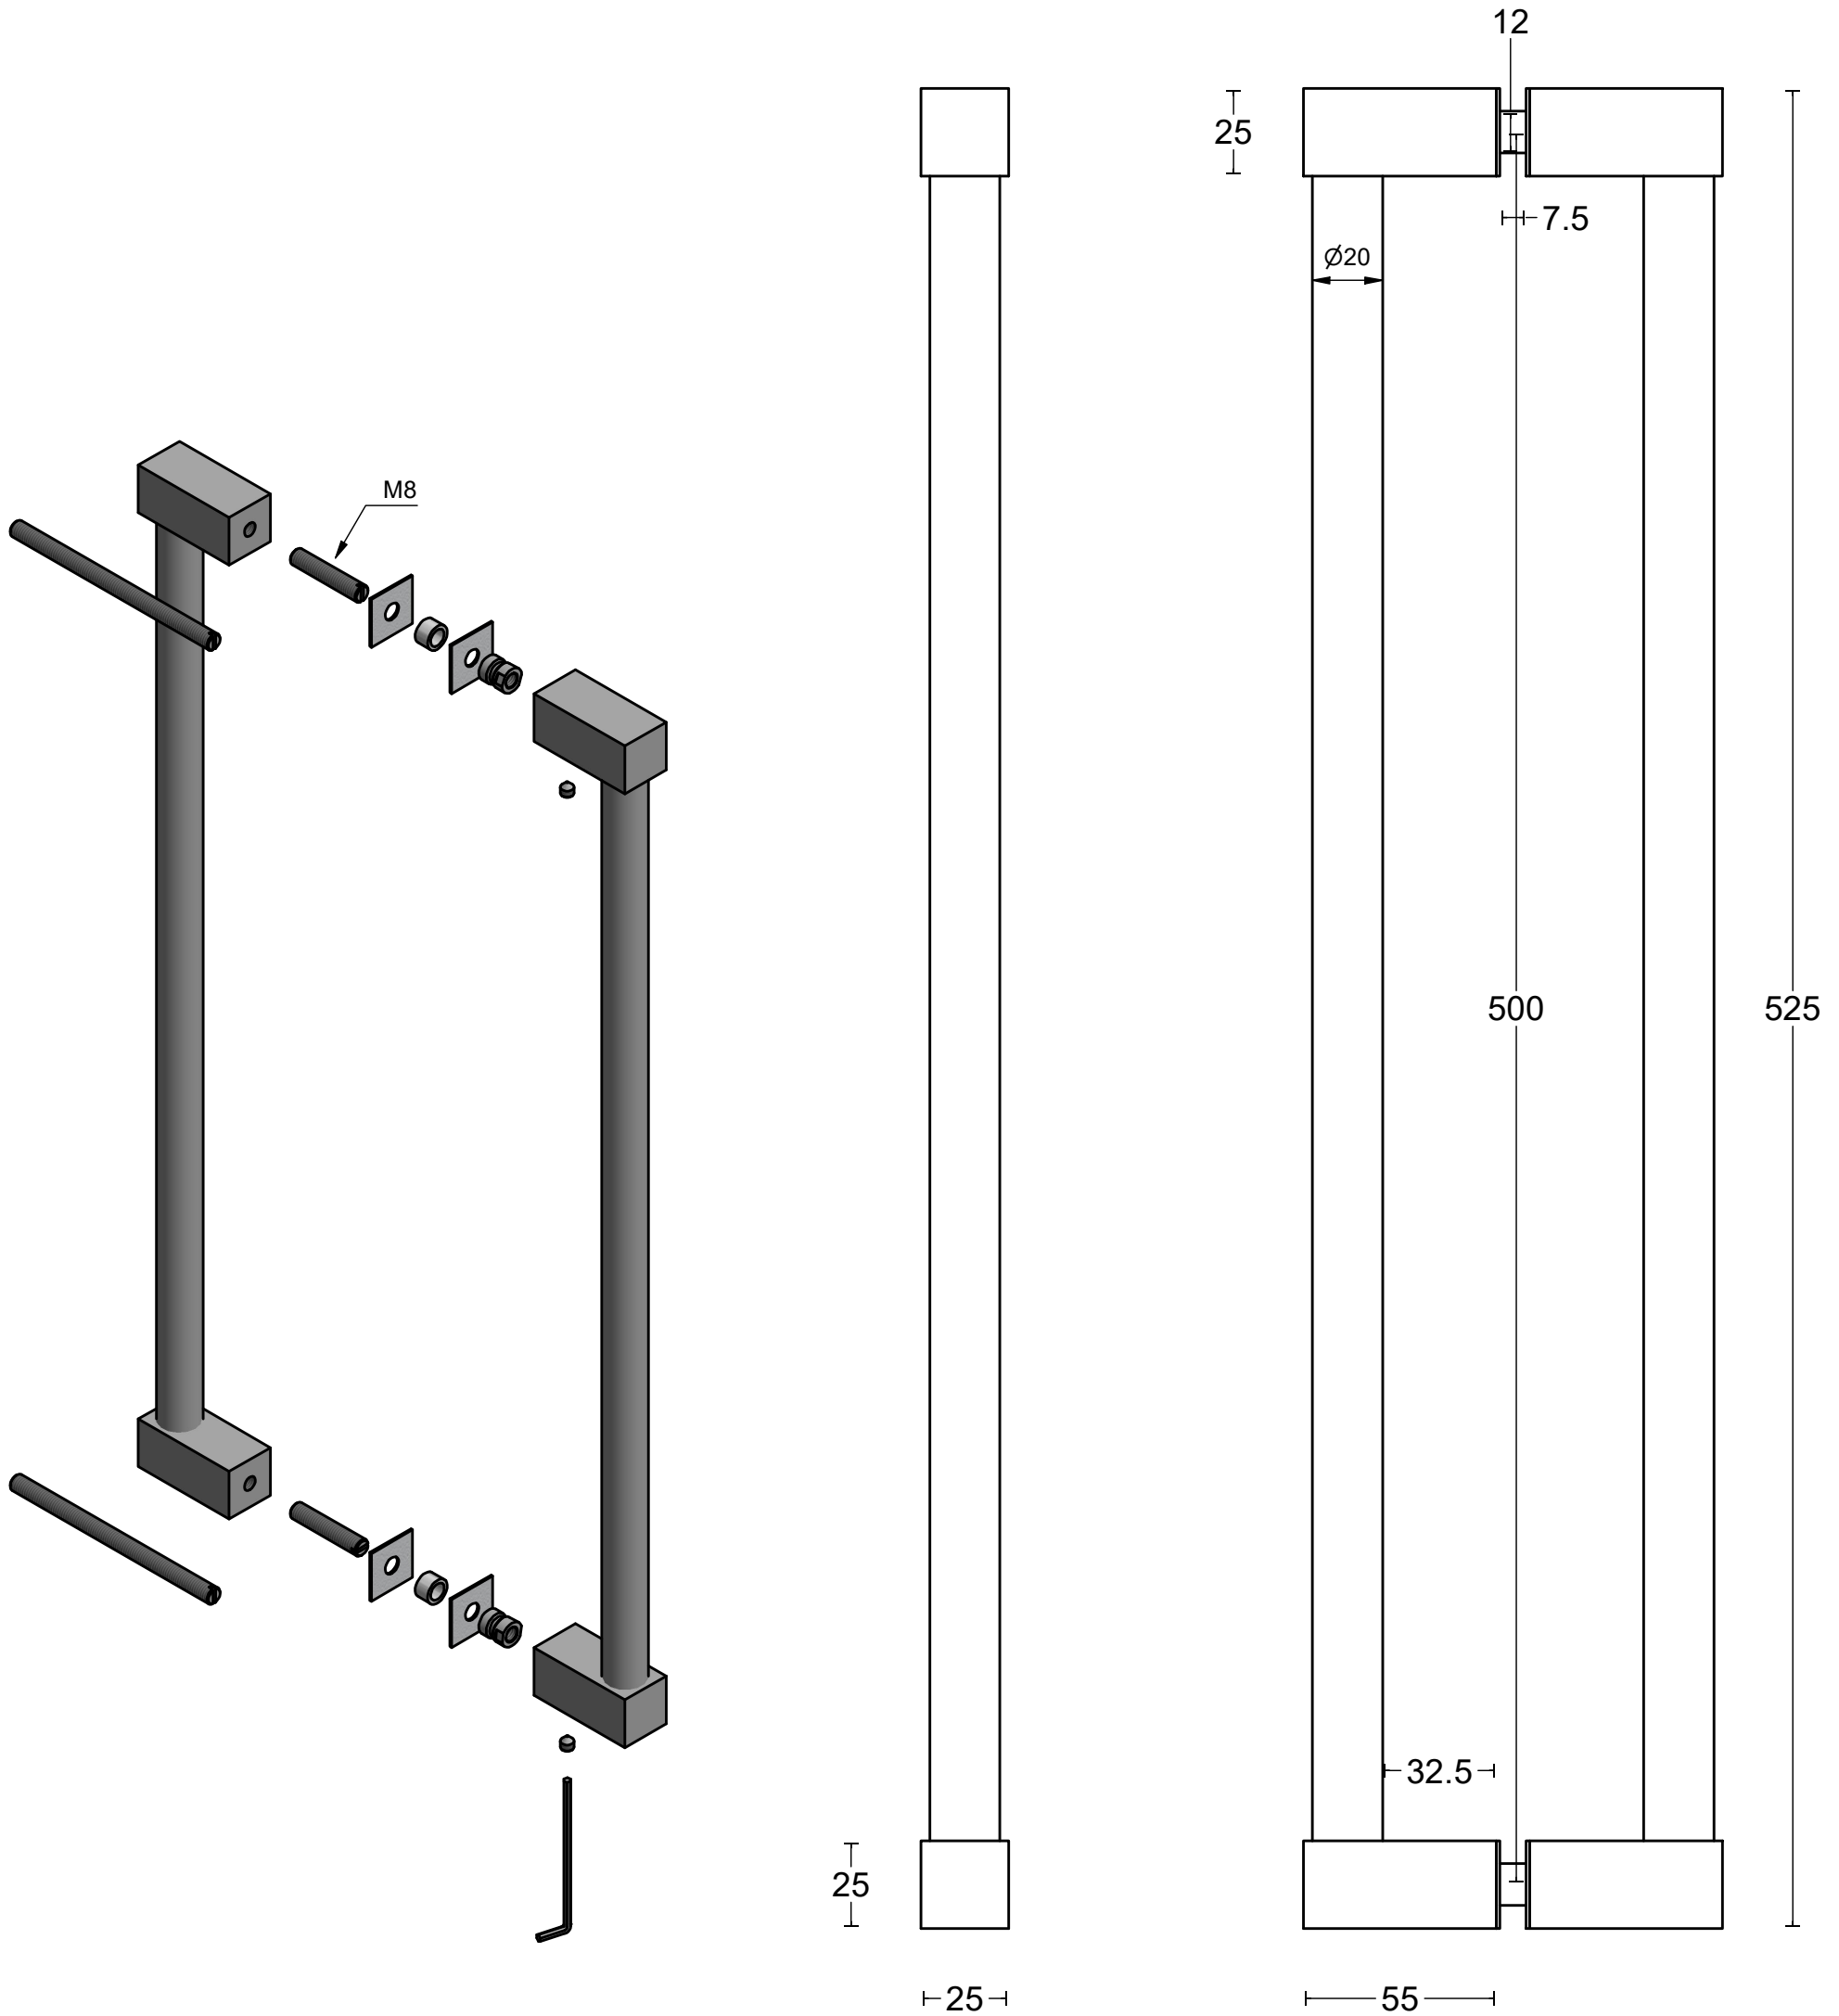

# BOBBY EK500 PA

solid pull handle  
back to back fixing  
stainless steel

<h2>FORMANI®</h2> <p>FORMANI HOLLAND B.V. EUROPALAAN 12 6199 AB MAASTRICHT-AIRPORT NL T +31 (0)43 308 90 00 INFO@FORMANI.COM WWW.FORMANI.COM</p>	Type : <h3>BOBBY EK500 PA</h3>	Version:
	Description: solid pull handle back to back fixing stainless steel	Format <b>A3</b>
	Formani filename: 4001G001_3_EK500-PA_V01.dwg Drawn by: Christian Brimbois Creation date: 20-5-2021	