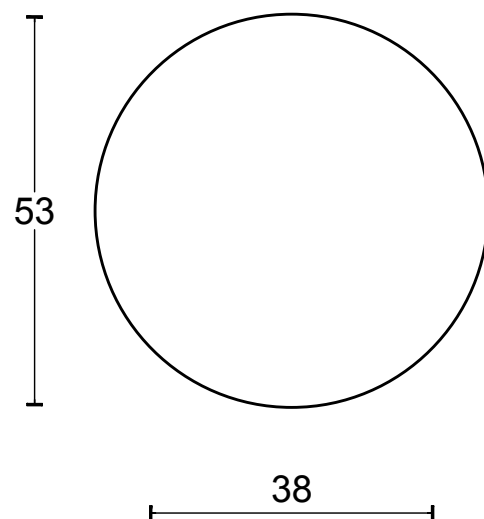

TENSE BBB53

lever handle accessory
blank escutcheon
stainless steel

FORMANI [®]		Part number:	
		Description:	
Doc no.: 3301R001 TENSE BBB53 V01.dwg	TENSE BBB53		Format:
Drawn by: Christian Brimbois Creation date: 8-1-2016			A3
FORMANI HOLLAND B.V. EUROPALAAN 12 6199 AB MAASTRICHT-AIRPORT NL T +31 (0)43 308 90 00 INFO@FORMANI.COM FORMANI.COM			